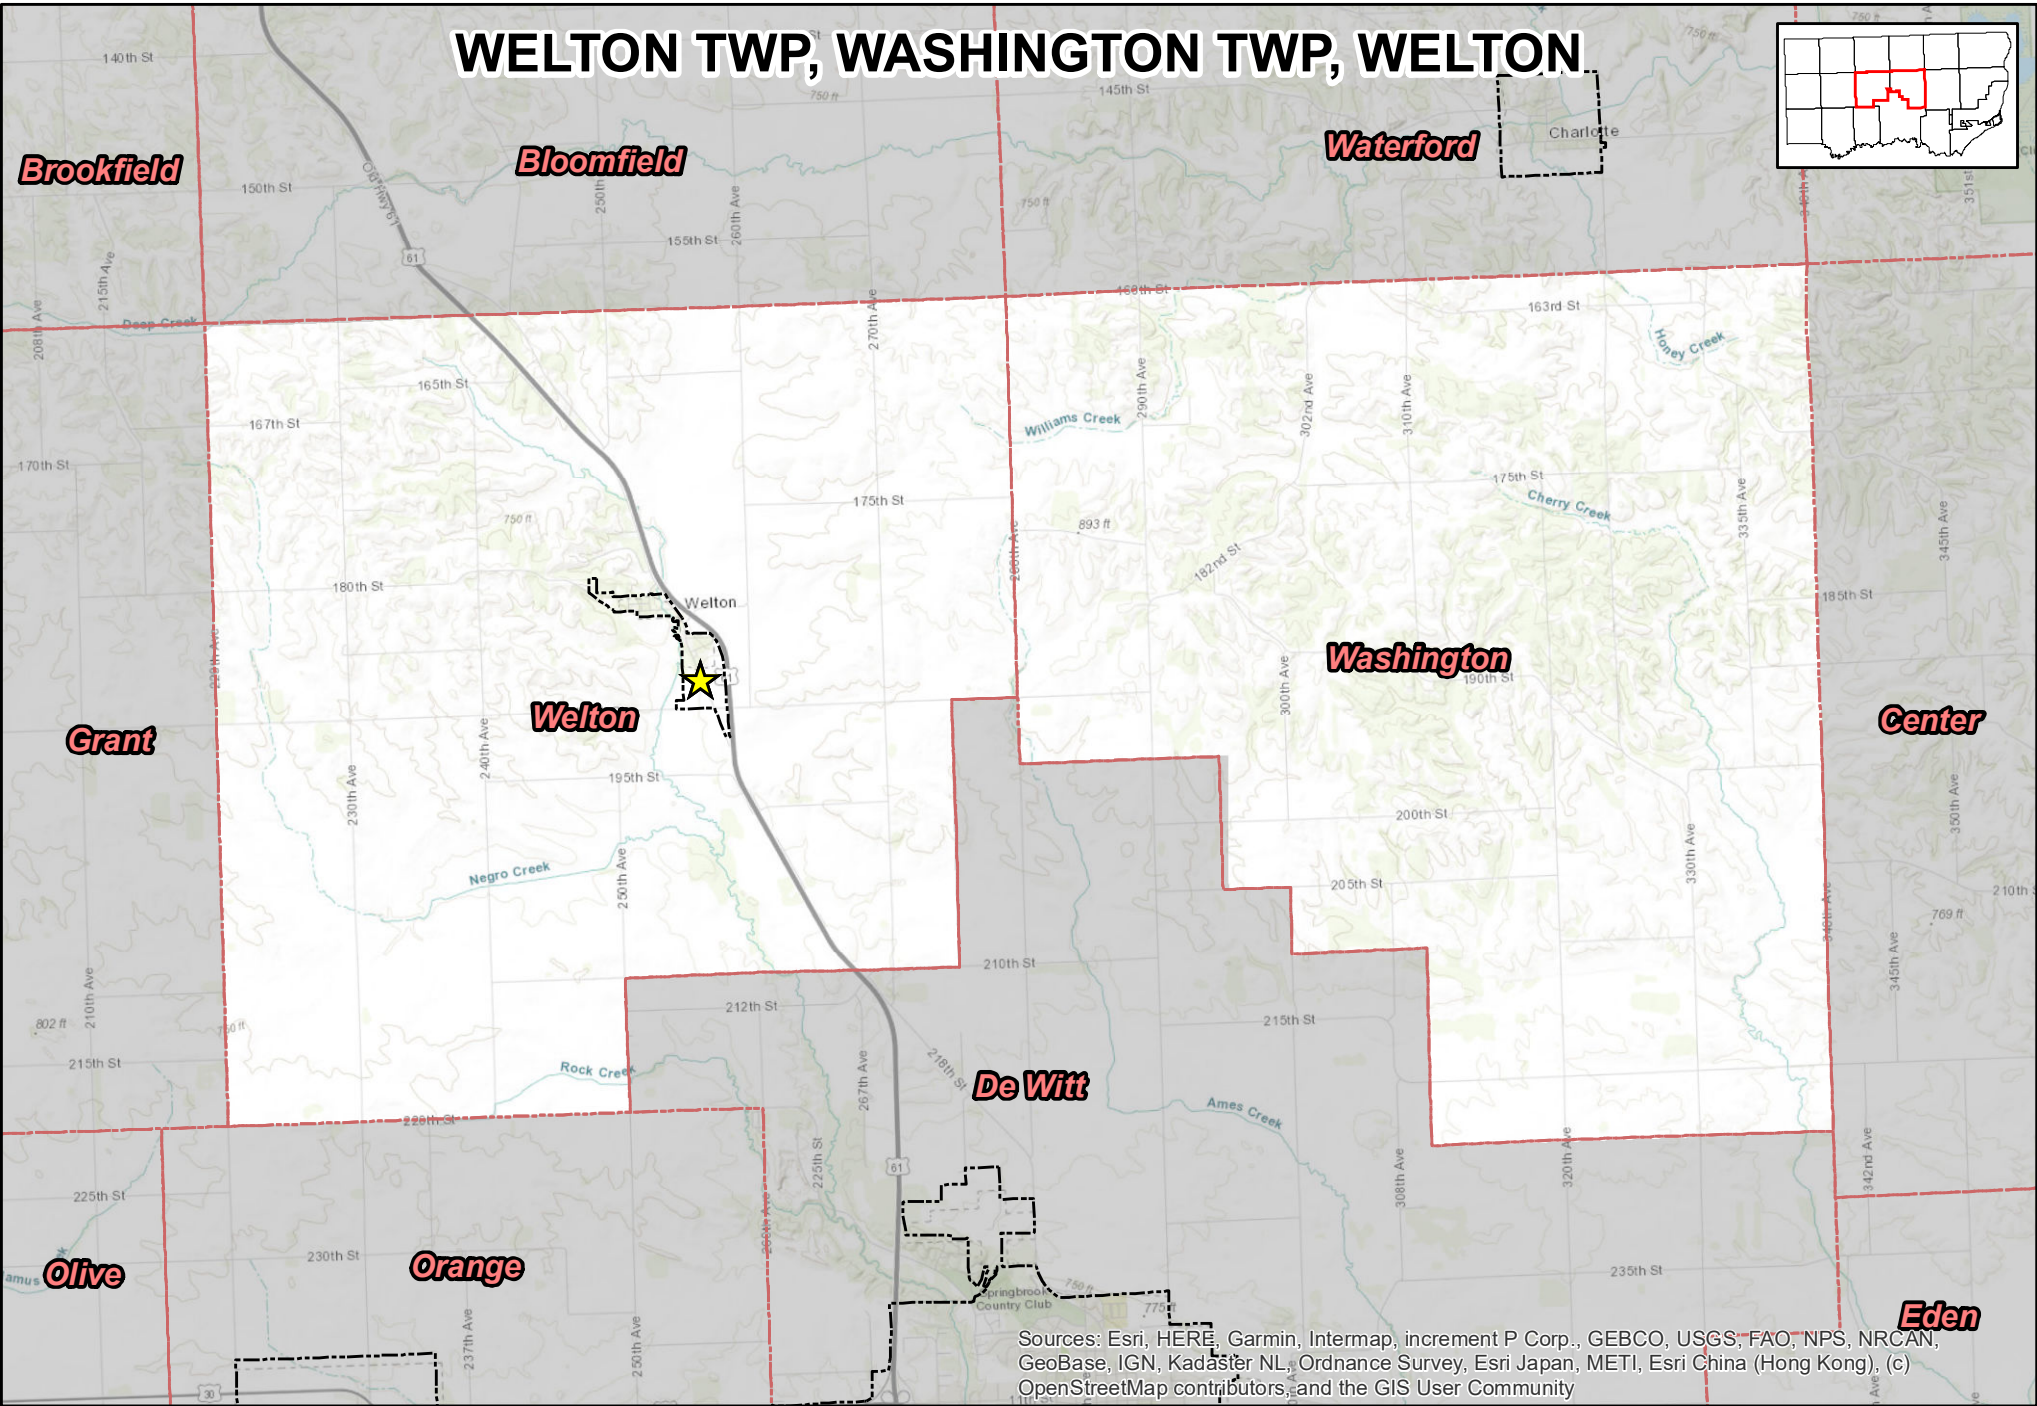

WELTON TWP, WASHINGTON TWP, WELTON

Sources: Esri, HERE, Garmin, Intermap, increment P Corp., GEBCO, USGS, FAO, NPS, NRCAN, GeoBase, IGN, Kadaster NL, Ordnance Survey, Esri Japan, METI, Esri China (Hong Kong), (c) OpenStreetMap contributors, and the GIS User Community

	<p>Prepared by: Clinton County Auditor's Office GIS Division 1900 N 3rd Street Clinton, IA 52733-2957 (563) 244-0568</p>	<p>Precinct Polling Location Address 95 Main St, Welton, IA 52774</p> <p>1 inch = 1 miles NOTE: Polling location may reside outside of precinct</p>	<ul style="list-style-type: none"> Polling Location Political Township Corporate Boundary 	<p>N</p> <p>Date: 1/3/2020</p>
--	--	--	---	--------------------------------