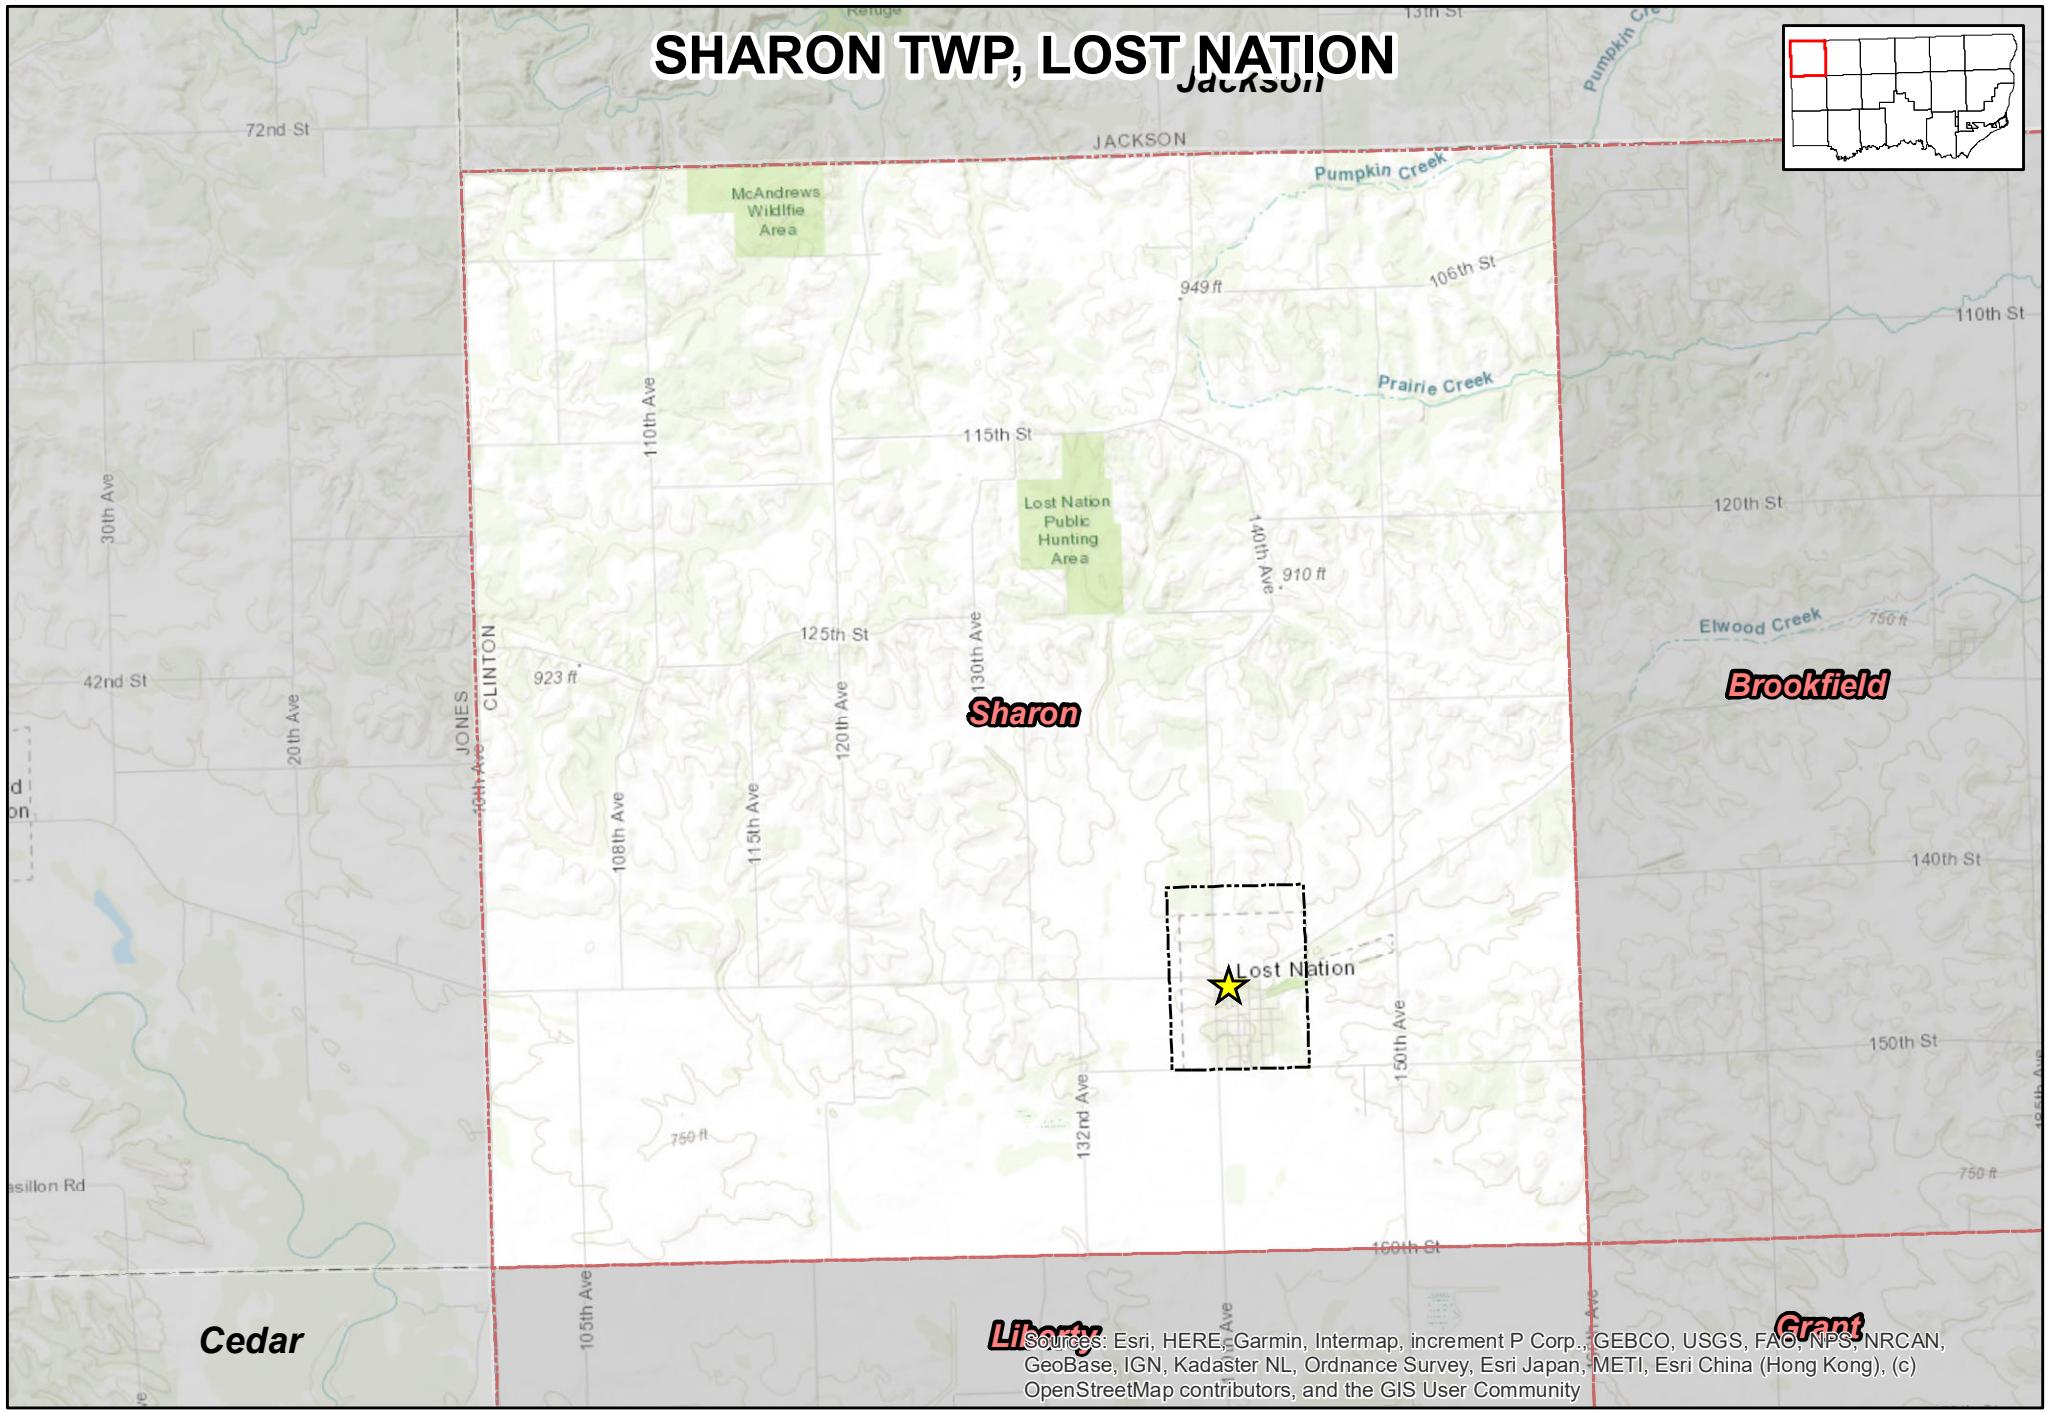

SHARON TWP, LOST NATION

Sources: Esri, HERE, Garmin, Intermap, increment P Corp., GEBCO, USGS, FAO, NPS, NRCAN, GeoBase, IGN, Kadaster NL, Ordnance Survey, Esri Japan, METI, Esri China (Hong Kong), (c) OpenStreetMap contributors, and the GIS User Community

Prepared by:
Clinton County Auditor's Office
GIS Division
1900 N 3rd Street
Clinton, IA 52733-2957
(563) 244-0568

Precinct Polling Location Address

903 Main St, Lost Nation, IA 52254

1 inch = 1 miles
NOTE: Polling location may reside outside of precinct

- Polling Location
- Political Township
- Corporate Boundary