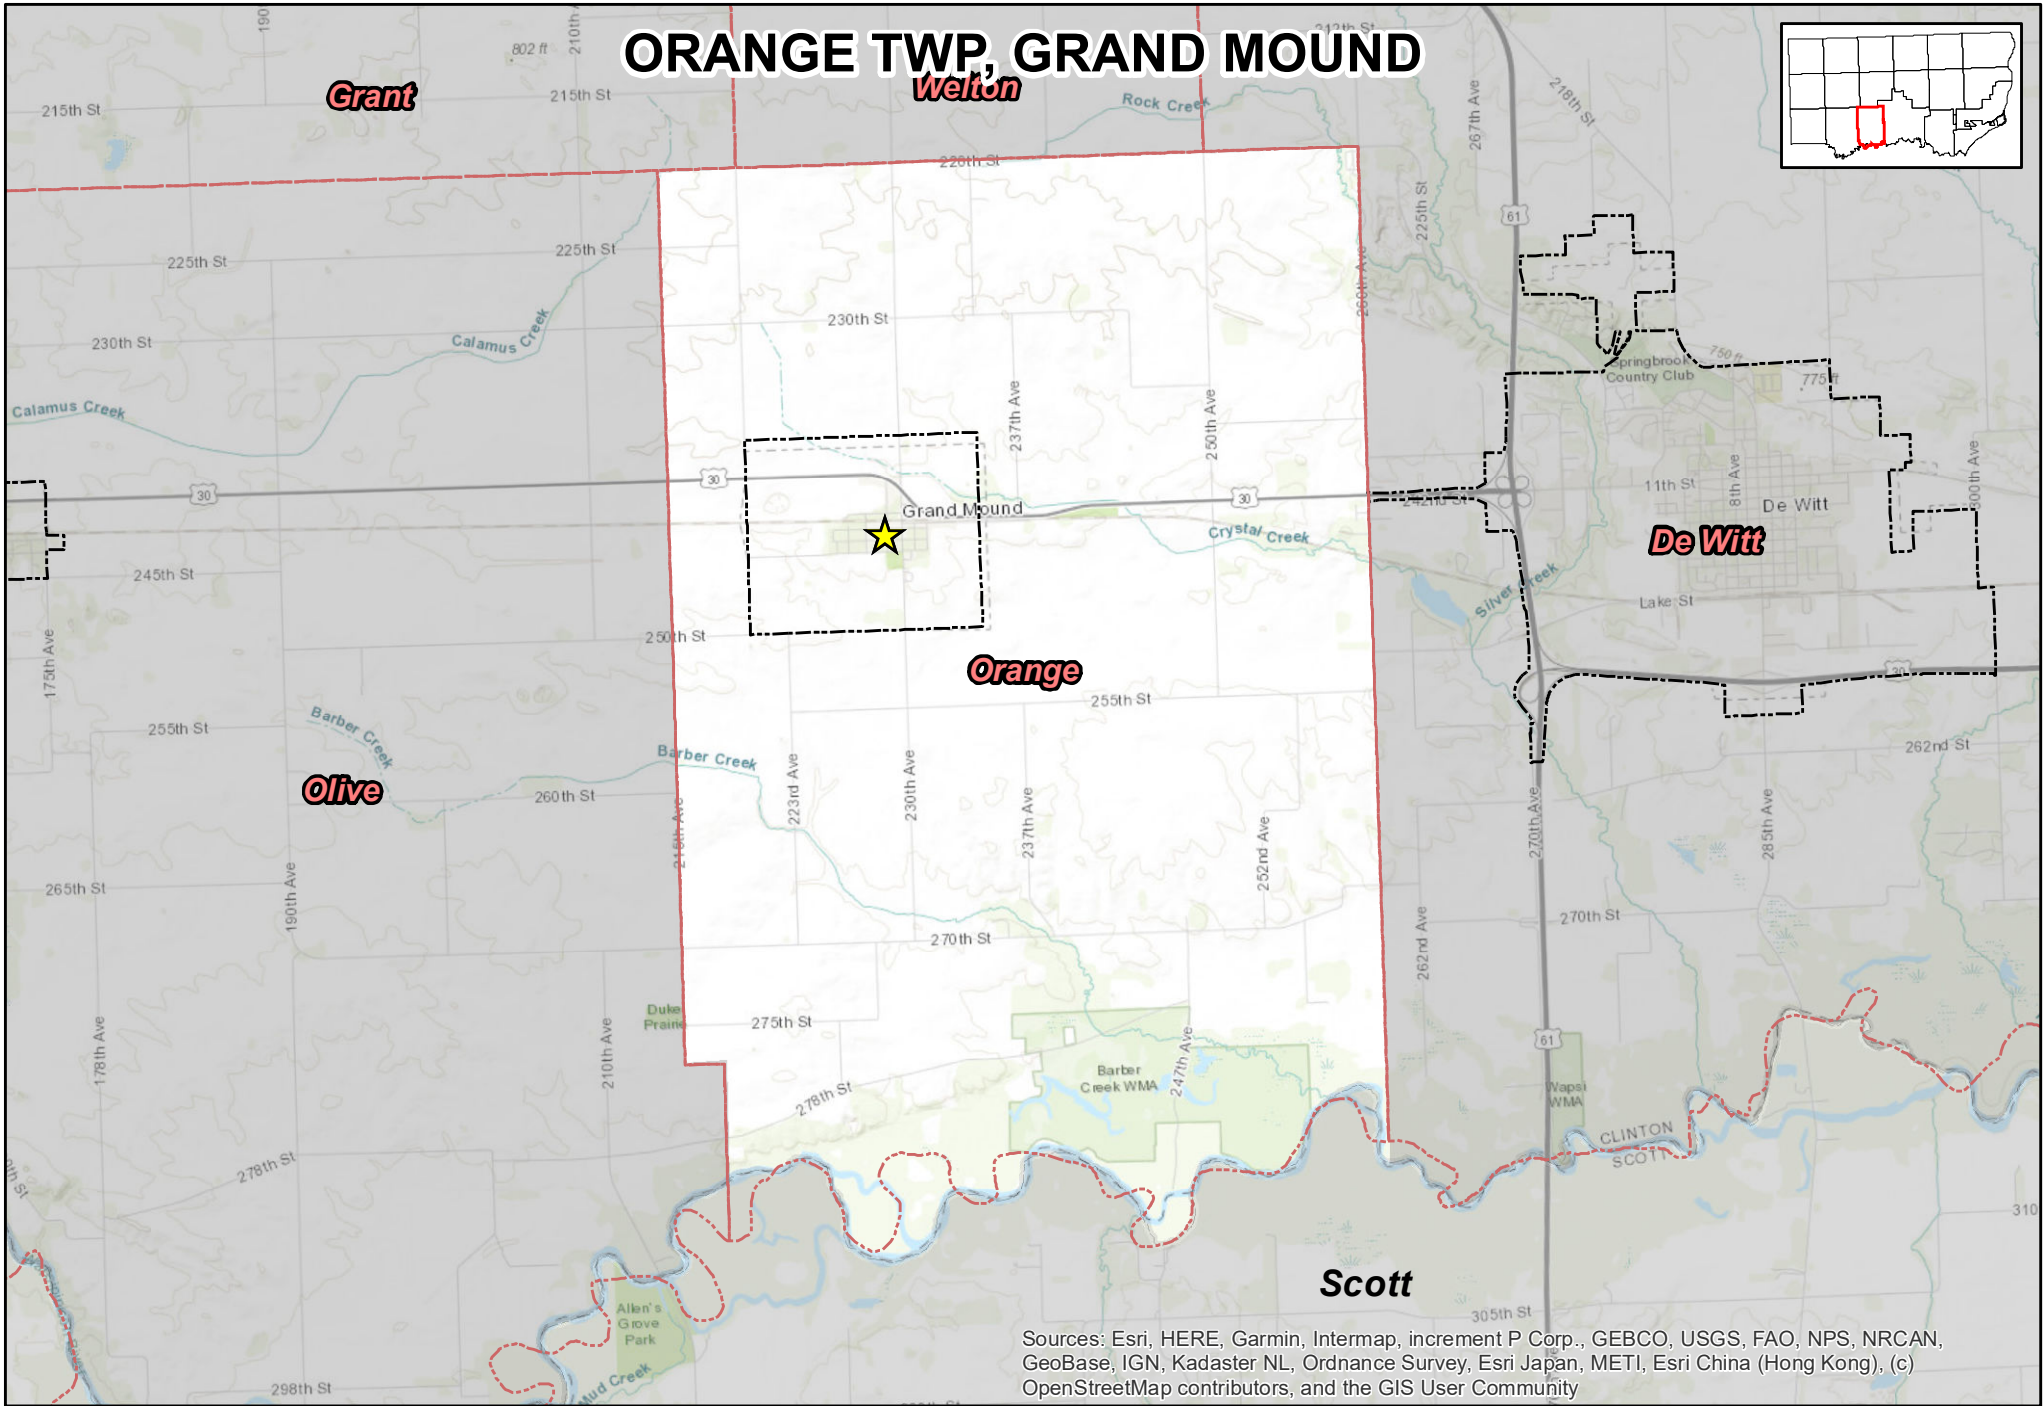

# ORANGE TWP, GRAND MOUND

Sources: Esri, HERE, Garmin, Intermap, increment P Corp., GEBCO, USGS, FAO, NPS, NRCAN, GeoBase, IGN, Kadaster NL, Ordnance Survey, Esri Japan, METI, Esri China (Hong Kong), (c) OpenStreetMap contributors, and the GIS User Community

## Precinct Polling Location Address

510 Smith St, Grand Mound, IA 52751

1 inch = 1 miles  
NOTE: Polling location may reside outside of precinct

-  Polling Location
-  Political Township
-  Corporate Boundary