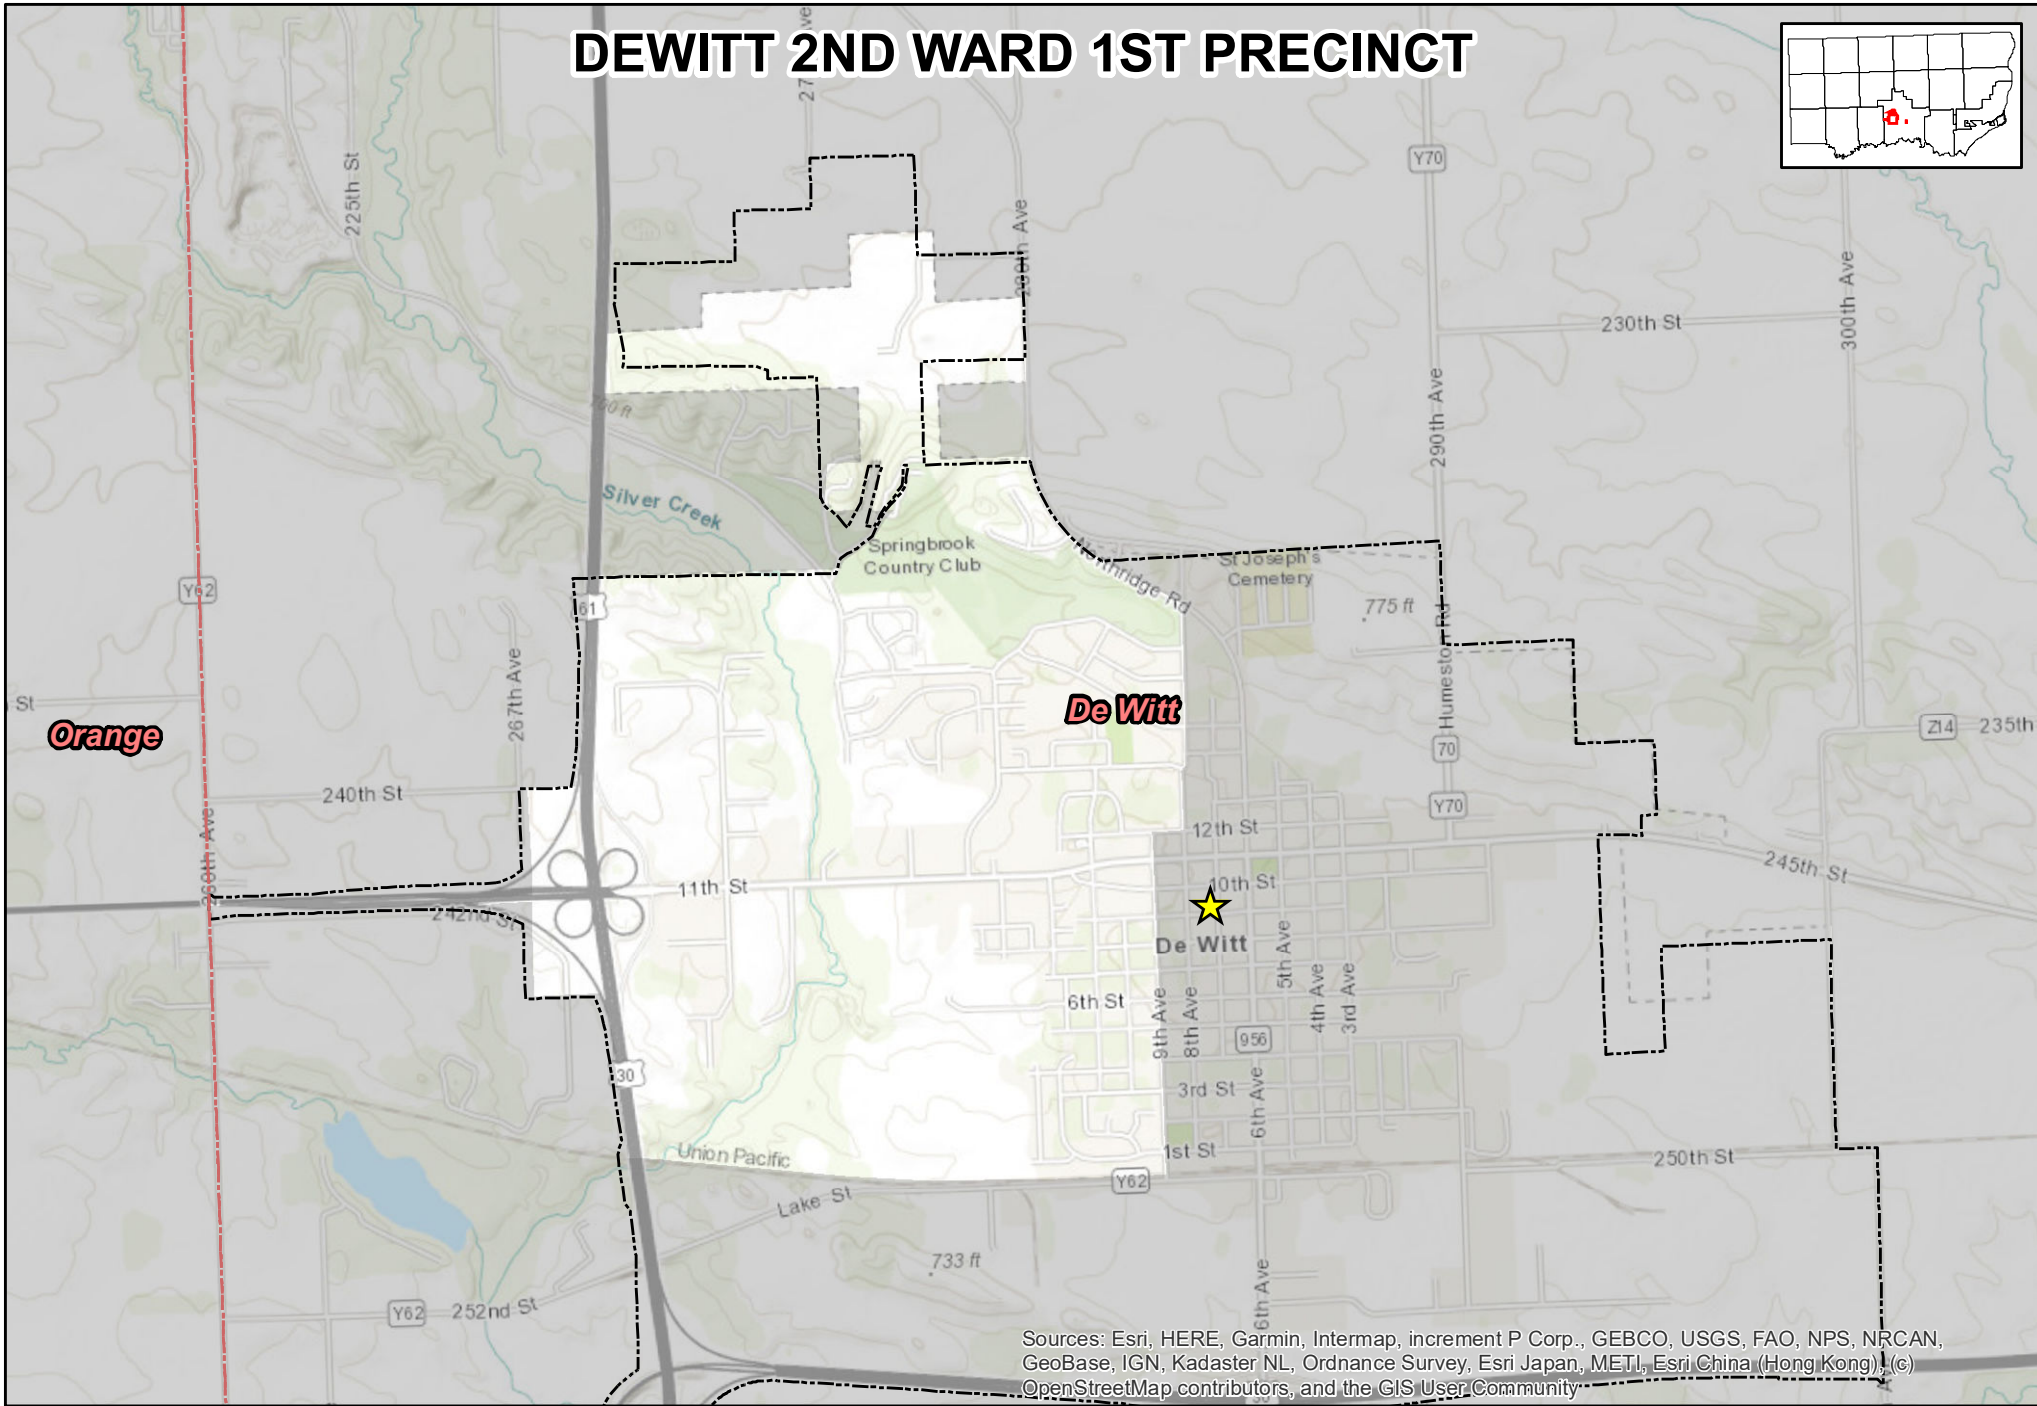

# DEWITT 2ND WARD 1ST PRECINCT

Sources: Esri, HERE, Garmin, Intermap, increment P Corp., GEBCO, USGS, FAO, NPS, NRCAN, GeoBase, IGN, Kadaster NL, Ordnance Survey, Esri Japan, METI, Esri China (Hong Kong), (c) OpenStreetMap contributors, and the GIS User Community

Prepared by:  
Clinton County Auditor's Office  
GIS Division  
1900 N 3rd Street  
Clinton, IA 52733-2957  
(563) 244-0568

## Precinct Polling Location Address

704 9th St, DeWitt IA, 52742

1 inch = 0.5 miles  
NOTE: Polling location may reside outside of precinct

- Polling Location
- Political Township
- Corporate Boundary

Date: 1/3/2020