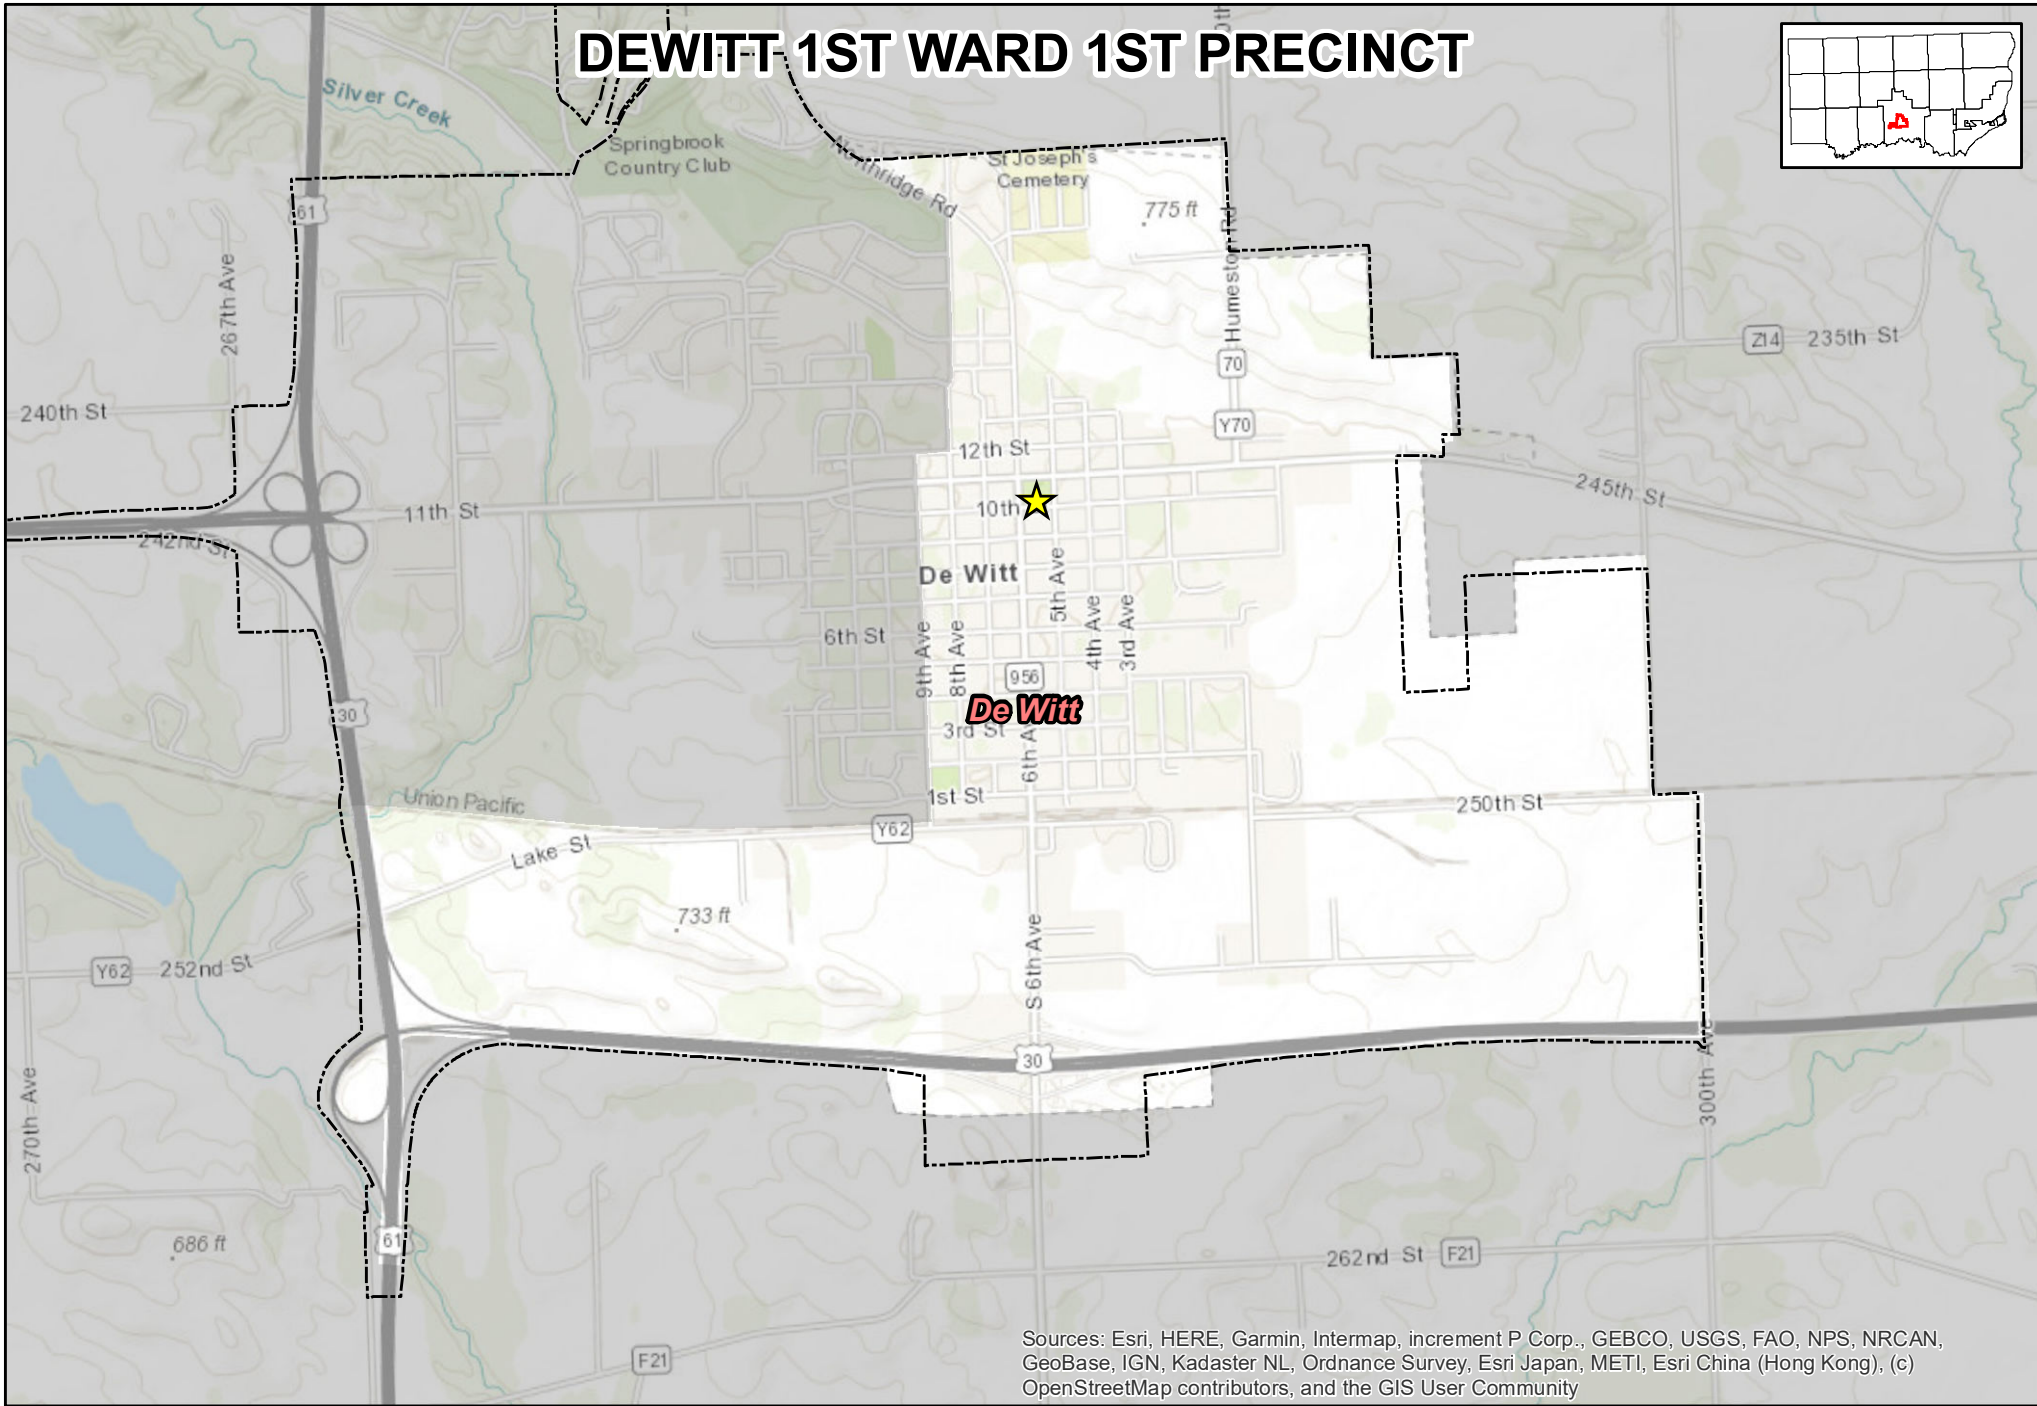

DEWITT 1ST WARD 1ST PRECINCT

Sources: Esri, HERE, Garmin, Intermap, increment P Corp., GEBCO, USGS, FAO, NPS, NRCAN, GeoBase, IGN, Kadaster NL, Ordnance Survey, Esri Japan, METI, Esri China (Hong Kong), (c) OpenStreetMap contributors, and the GIS User Community

Prepared by:
Clinton County Auditor's Office
GIS Division
1900 N 3rd Street
Clinton, IA 52733-2957
(563) 244-0568

Precinct Polling Location Address

512 10th St, DeWitt IA, 52742

1 inch = 0.4 miles
NOTE: Polling location may reside outside of precinct

- Polling Location
- Political Township
- Corporate Boundary

Date: 1/3/2020