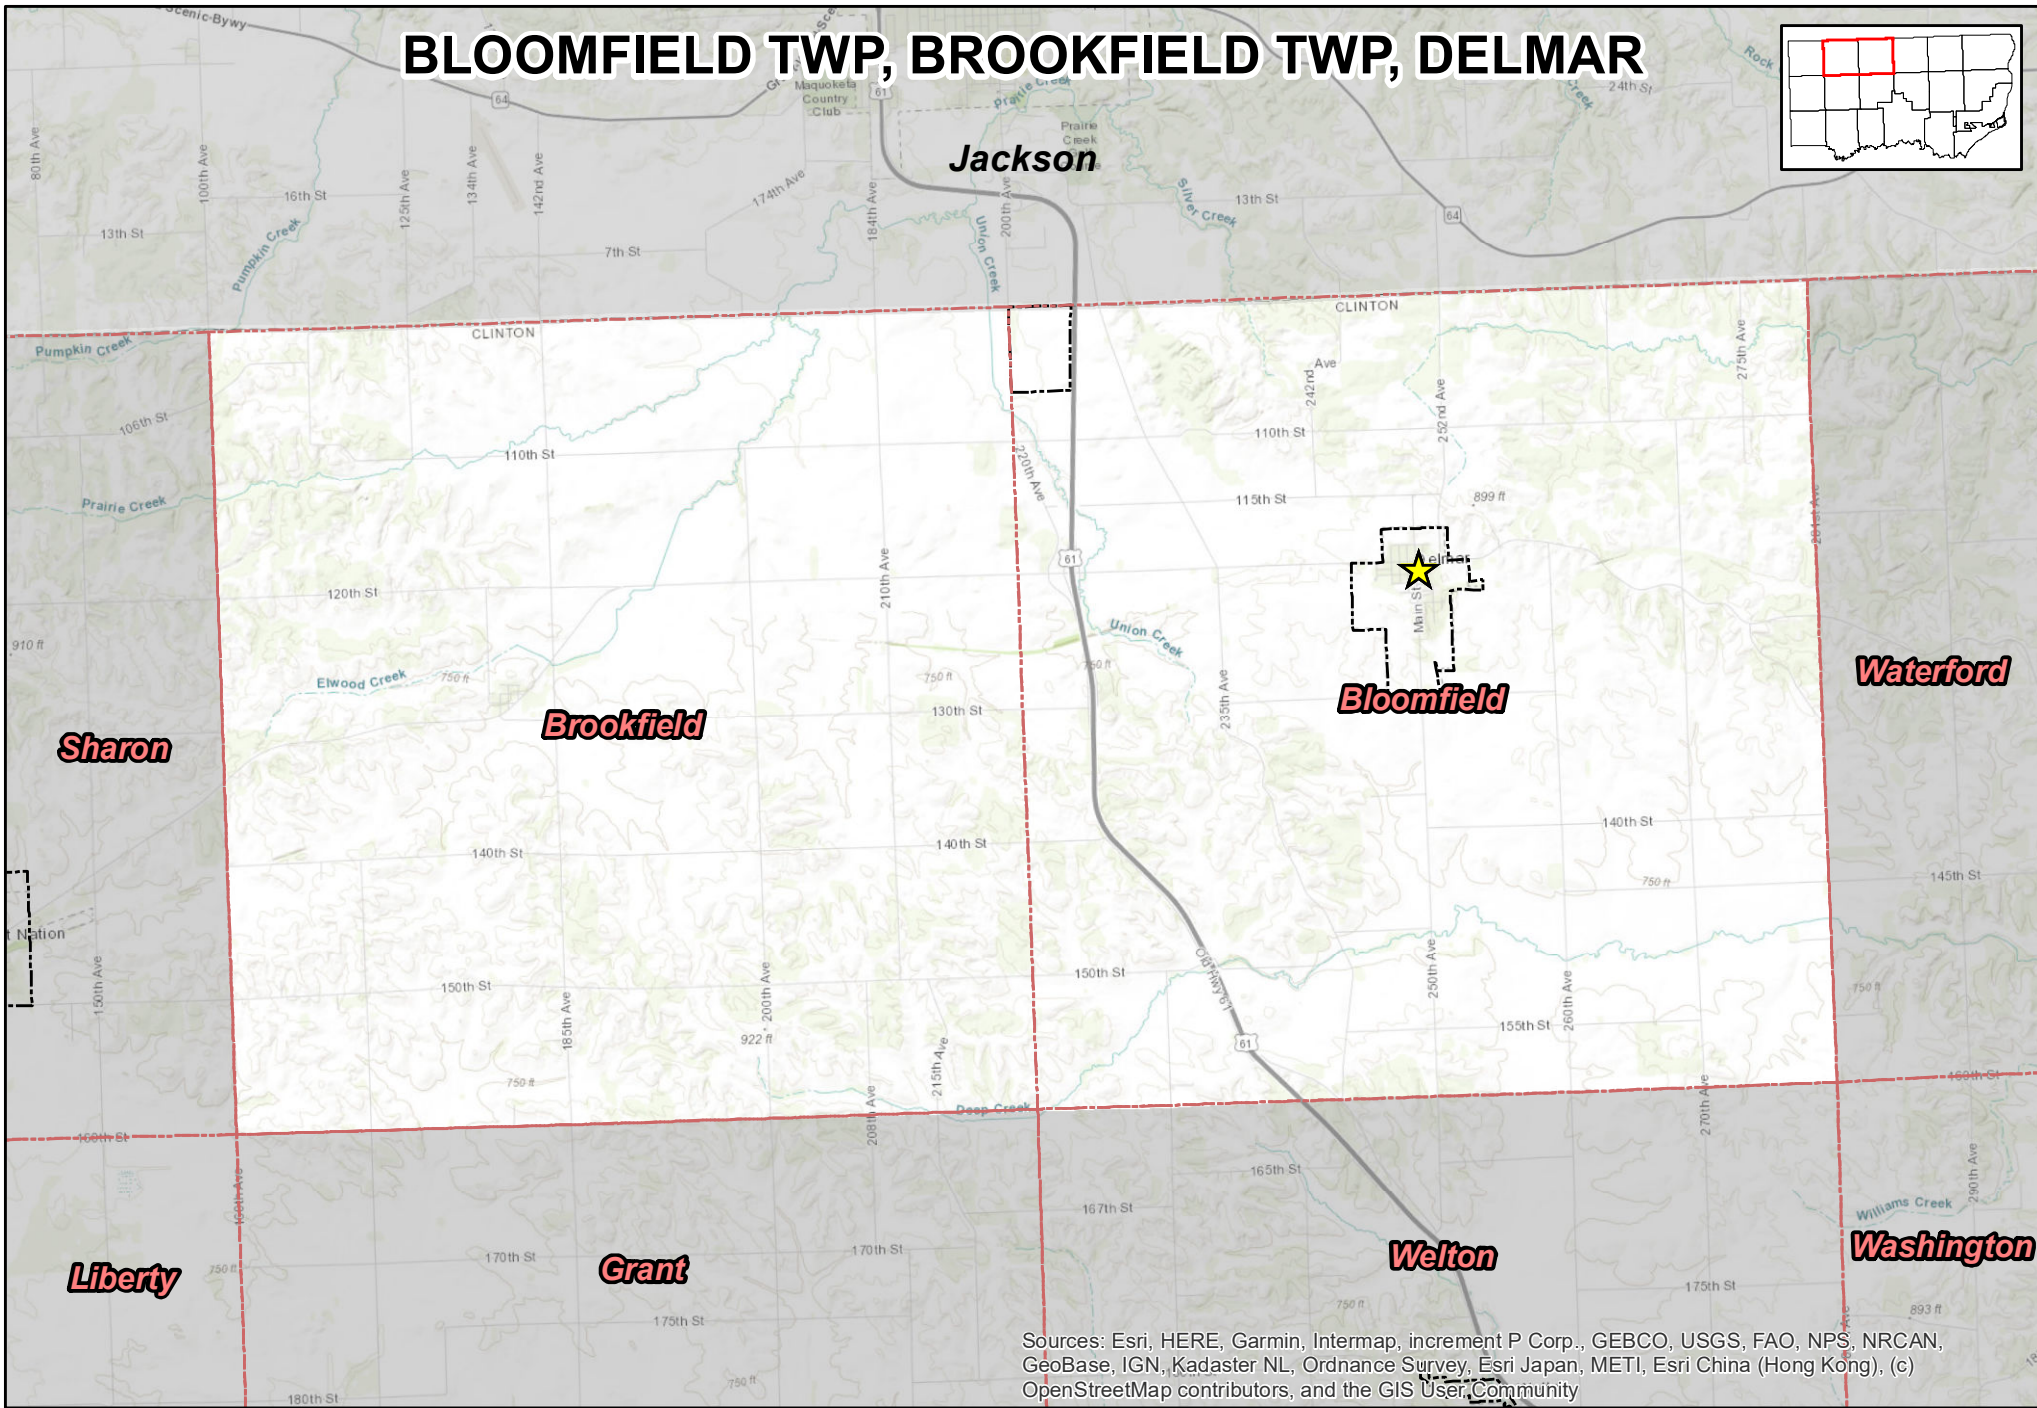

BLOOMFIELD TWP, BROOKFIELD TWP, DELMAR

Sources: Esri, HERE, Garmin, Intermap, increment P Corp., GEBCO, USGS, FAO, NPS, NRCAN, GeoBase, IGN, Kadaster NL, Ordnance Survey, Esri Japan, METI, Esri China (Hong Kong), (c) OpenStreetMap contributors, and the GIS User Community

Prepared by:
Clinton County Auditor's Office
GIS Division
1900 N 3rd Street
Clinton, IA 52733-2957
(563) 244-0568

Precinct Polling Location Address

309 N Main St, Delmar, IA 52037

1 inch = 1 miles
NOTE: Polling location may reside outside of precinct

-  Polling Location
-  Political Township
-  Corporate Boundary

Date: 1/3/2020