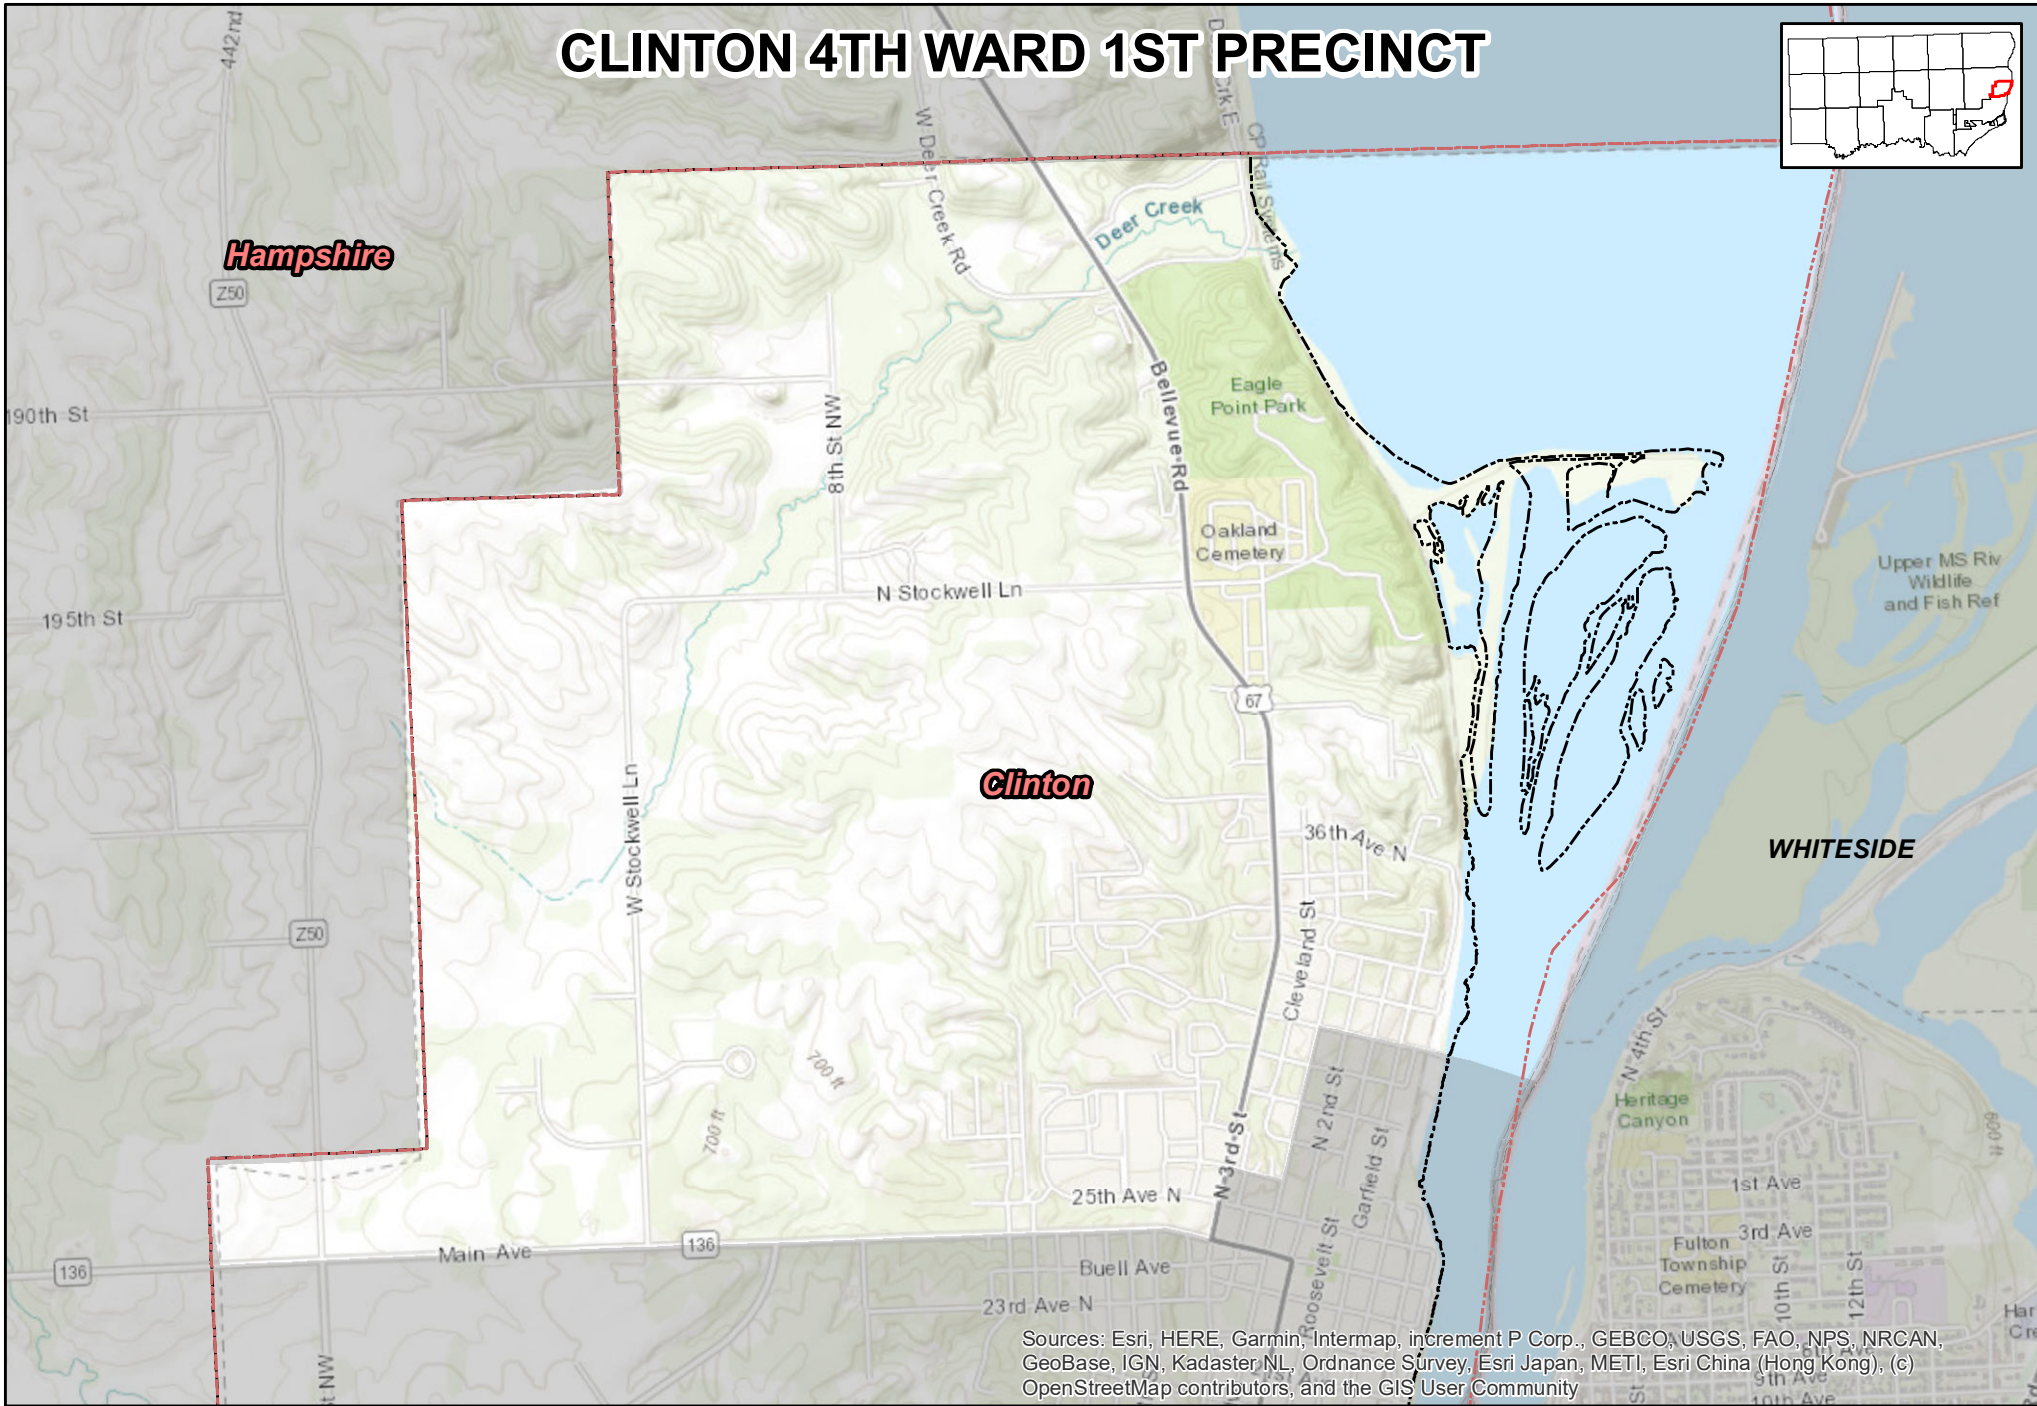

# CLINTON 4TH WARD 1ST PRECINCT

Sources: Esri, HERE, Garmin, Intermap, increment P Corp., GEBCO, USGS, FAO, NPS, NRCAN, GeoBase, IGN, Kadaster NL, Ordnance Survey, Esri Japan, METI, Esri China (Hong Kong), (c) OpenStreetMap contributors, and the GIS User Community

Prepared by:  
Clinton County Auditor's Office  
GIS Division  
1900 N 3rd Street  
Clinton, IA 52733-2957  
(563) 244-0568

## Precinct Polling Location Address

816 13th Ave N, Clinton IA, 52732

1 inch = 0.4 miles  
NOTE: Polling location may reside outside of precinct

-  Political Township
-  Corporate Boundary