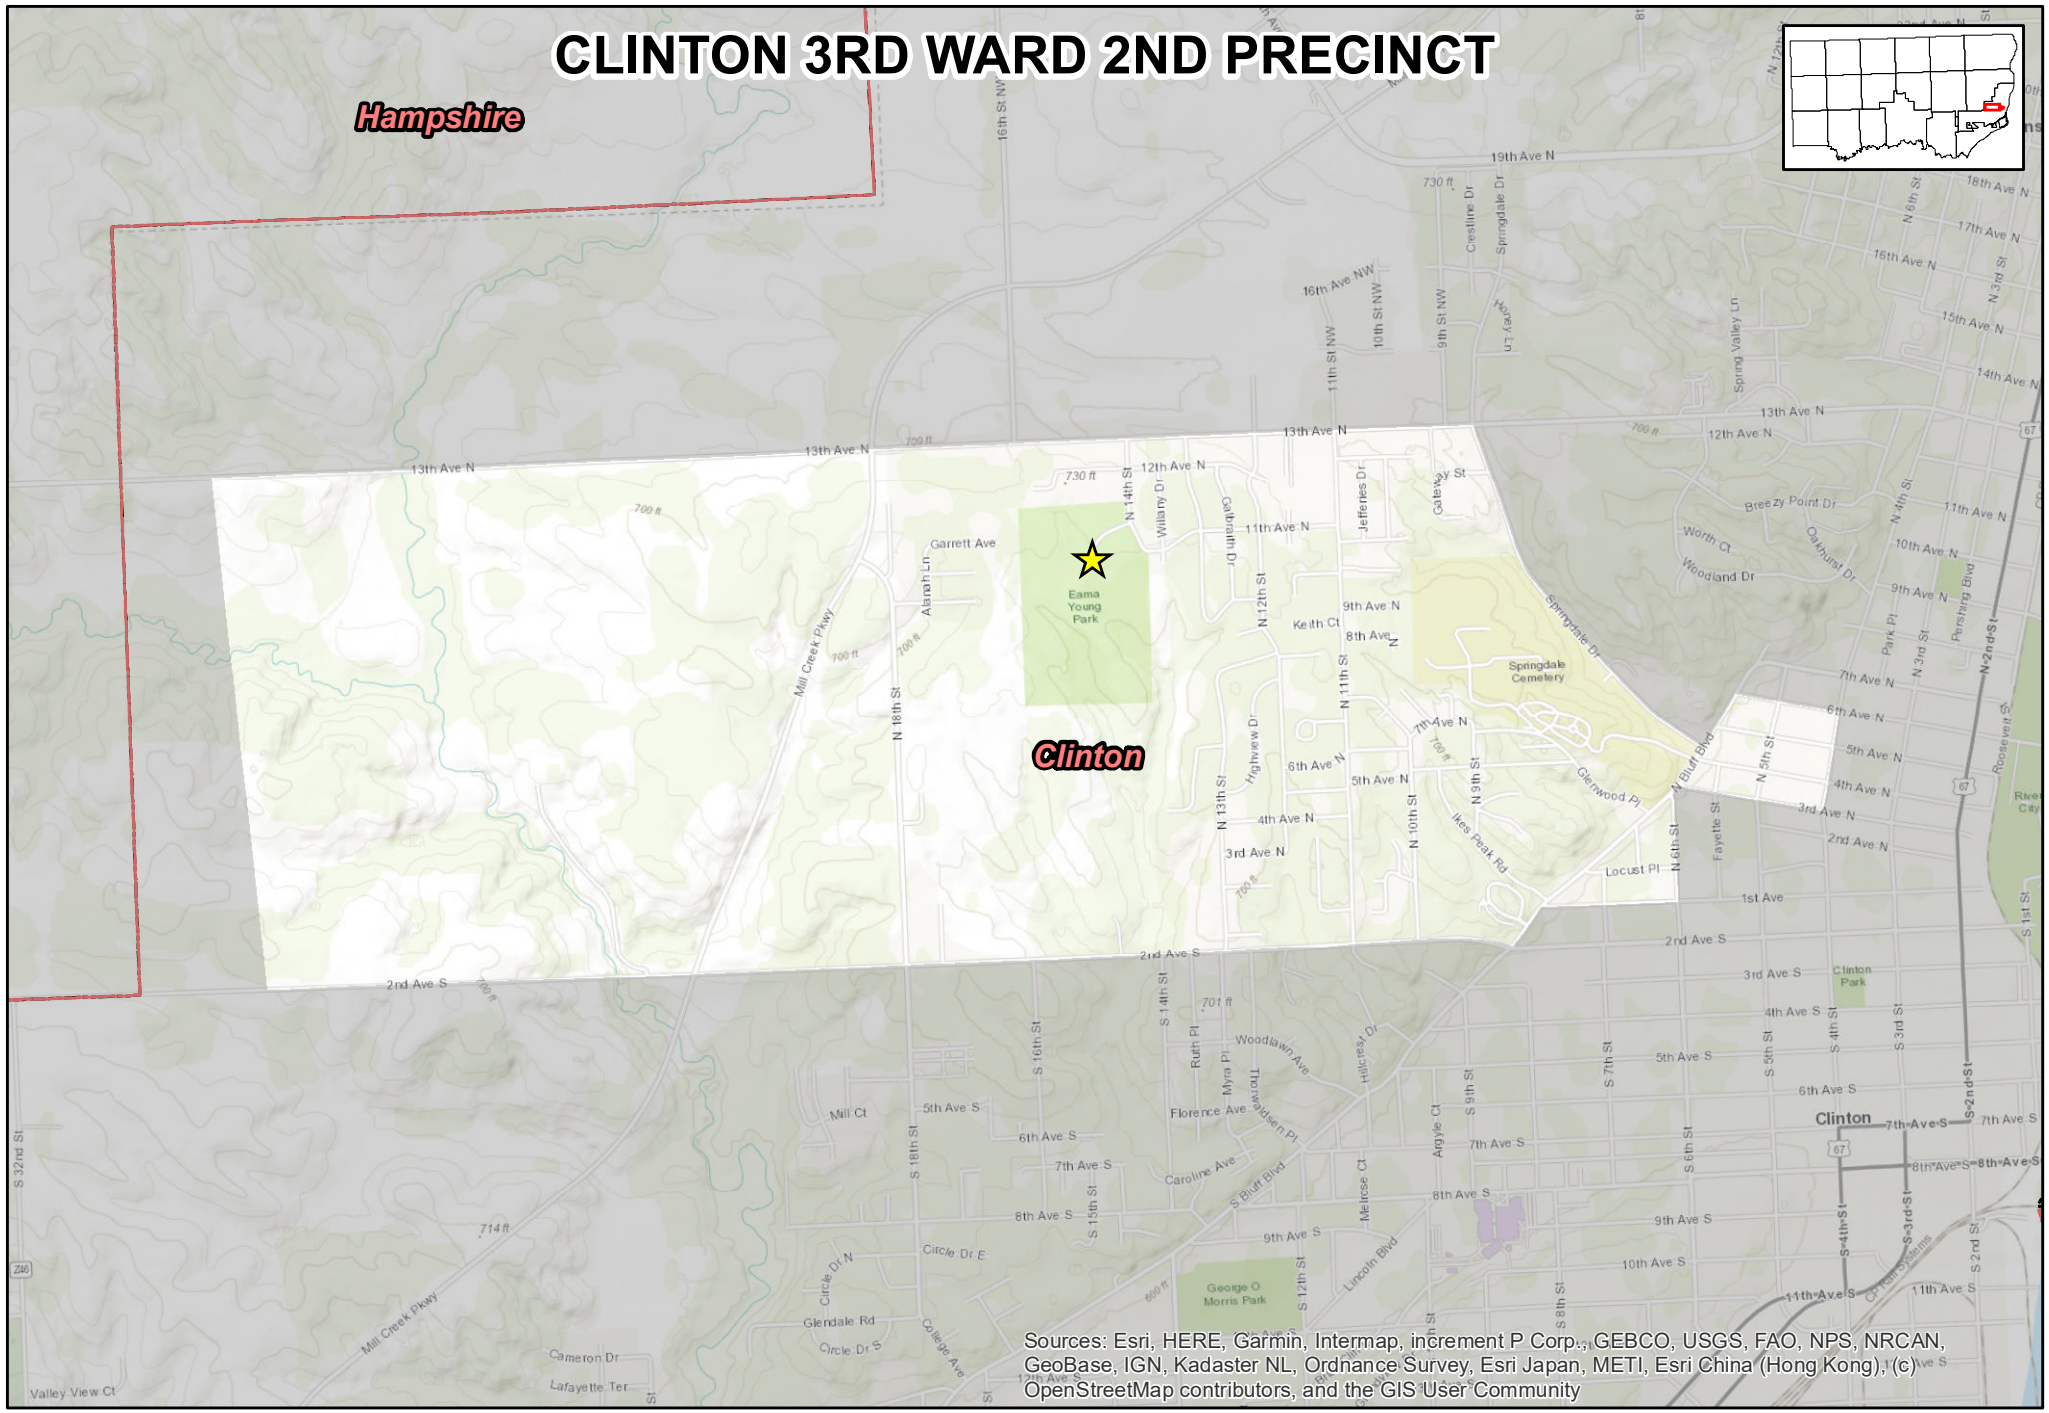

CLINTON 3RD WARD 2ND PRECINCT

Hampshire

Sources: Esri, HERE, Garmin, Intermap, increment P Corp., GEBCO, USGS, FAO, NPS, NRCAN, GeoBase, IGN, Kadaster NL, Ordnance Survey, Esri Japan, METI, Esri China (Hong Kong), (c) OpenStreetMap contributors, and the GIS User Community

Prepared by:
Clinton County Auditor's Office
GIS Division
1900 N 3rd Street
Clinton, IA 52733-2957
(563) 244-0568

Precinct Polling Location Address

1401 11th Ave, Clinton IA, 52732

1 inch = 0.4 miles
NOTE: Polling location may reside outside of precinct

-  Polling Location
-  Political Township
-  Corporate Boundary

Date: 1/3/2020