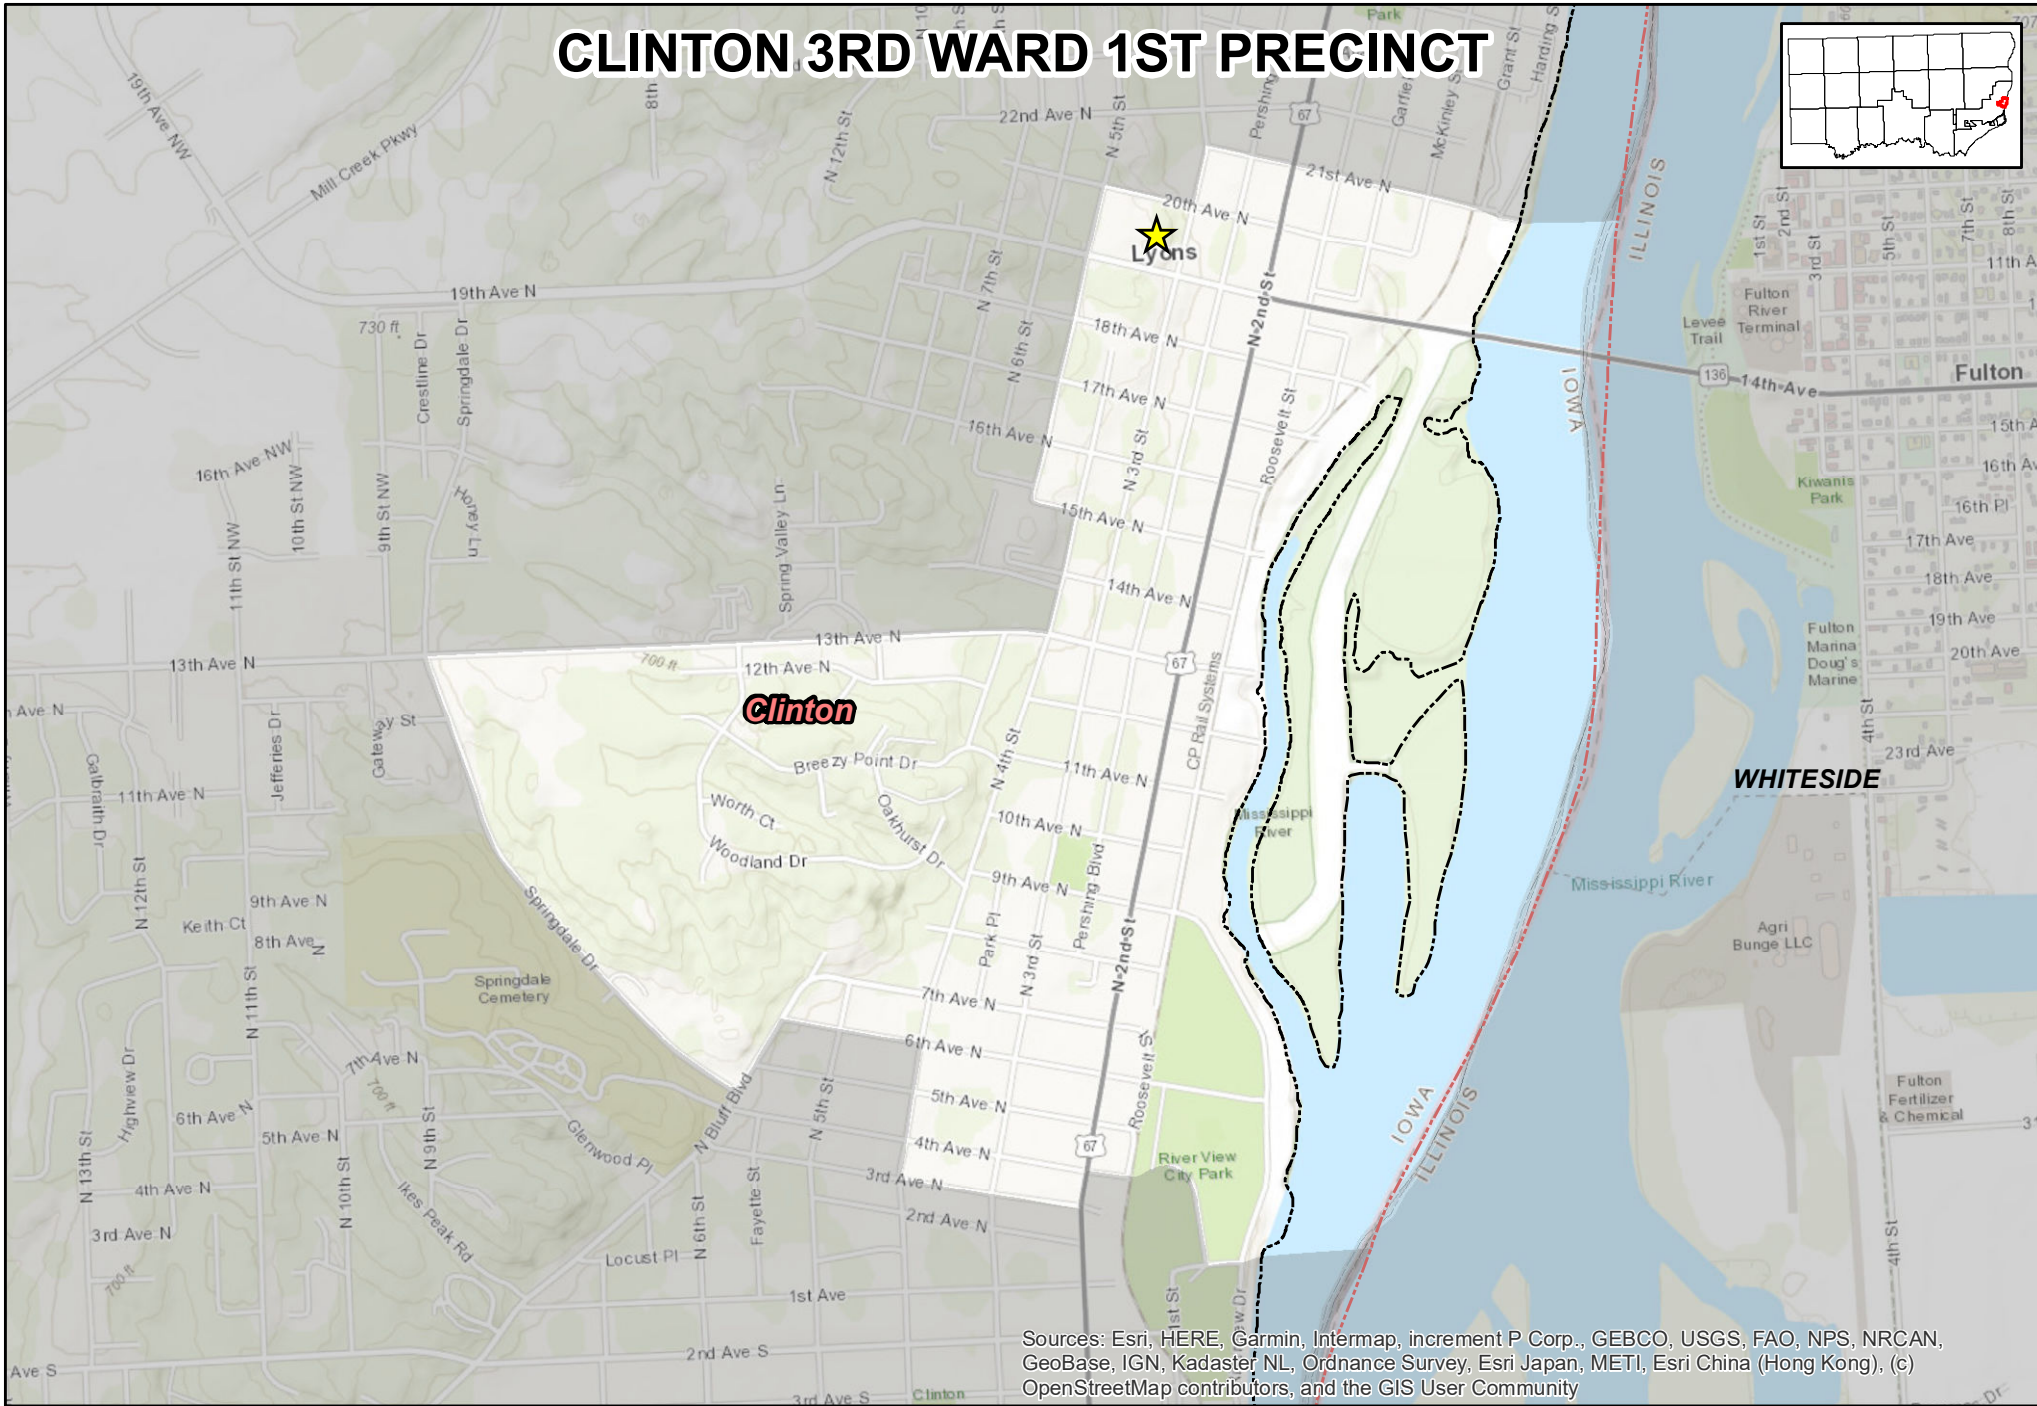

CLINTON 3RD WARD 1ST PRECINCT

Sources: Esri, HERE, Garmin, Intermap, increment P Corp., GEBCO, USGS, FAO, NPS, NRCAN, GeoBase, IGN, Kadaster NL, Ordnance Survey, Esri Japan, METI, Esri China (Hong Kong), (c) OpenStreetMap contributors, and the GIS User Community

Prepared by:
Clinton County Auditor's Office
GIS Division
1900 N 3rd Street
Clinton, IA 52733-2957
(563) 244-0568

Precinct Polling Location Address

1900 N 3rd St, Clinton IA, 52732

1 inch = 0.3 miles
NOTE: Polling location may reside outside of precinct

-  Polling Location
-  Political Township
-  Corporate Boundary

Date: 1/3/2020