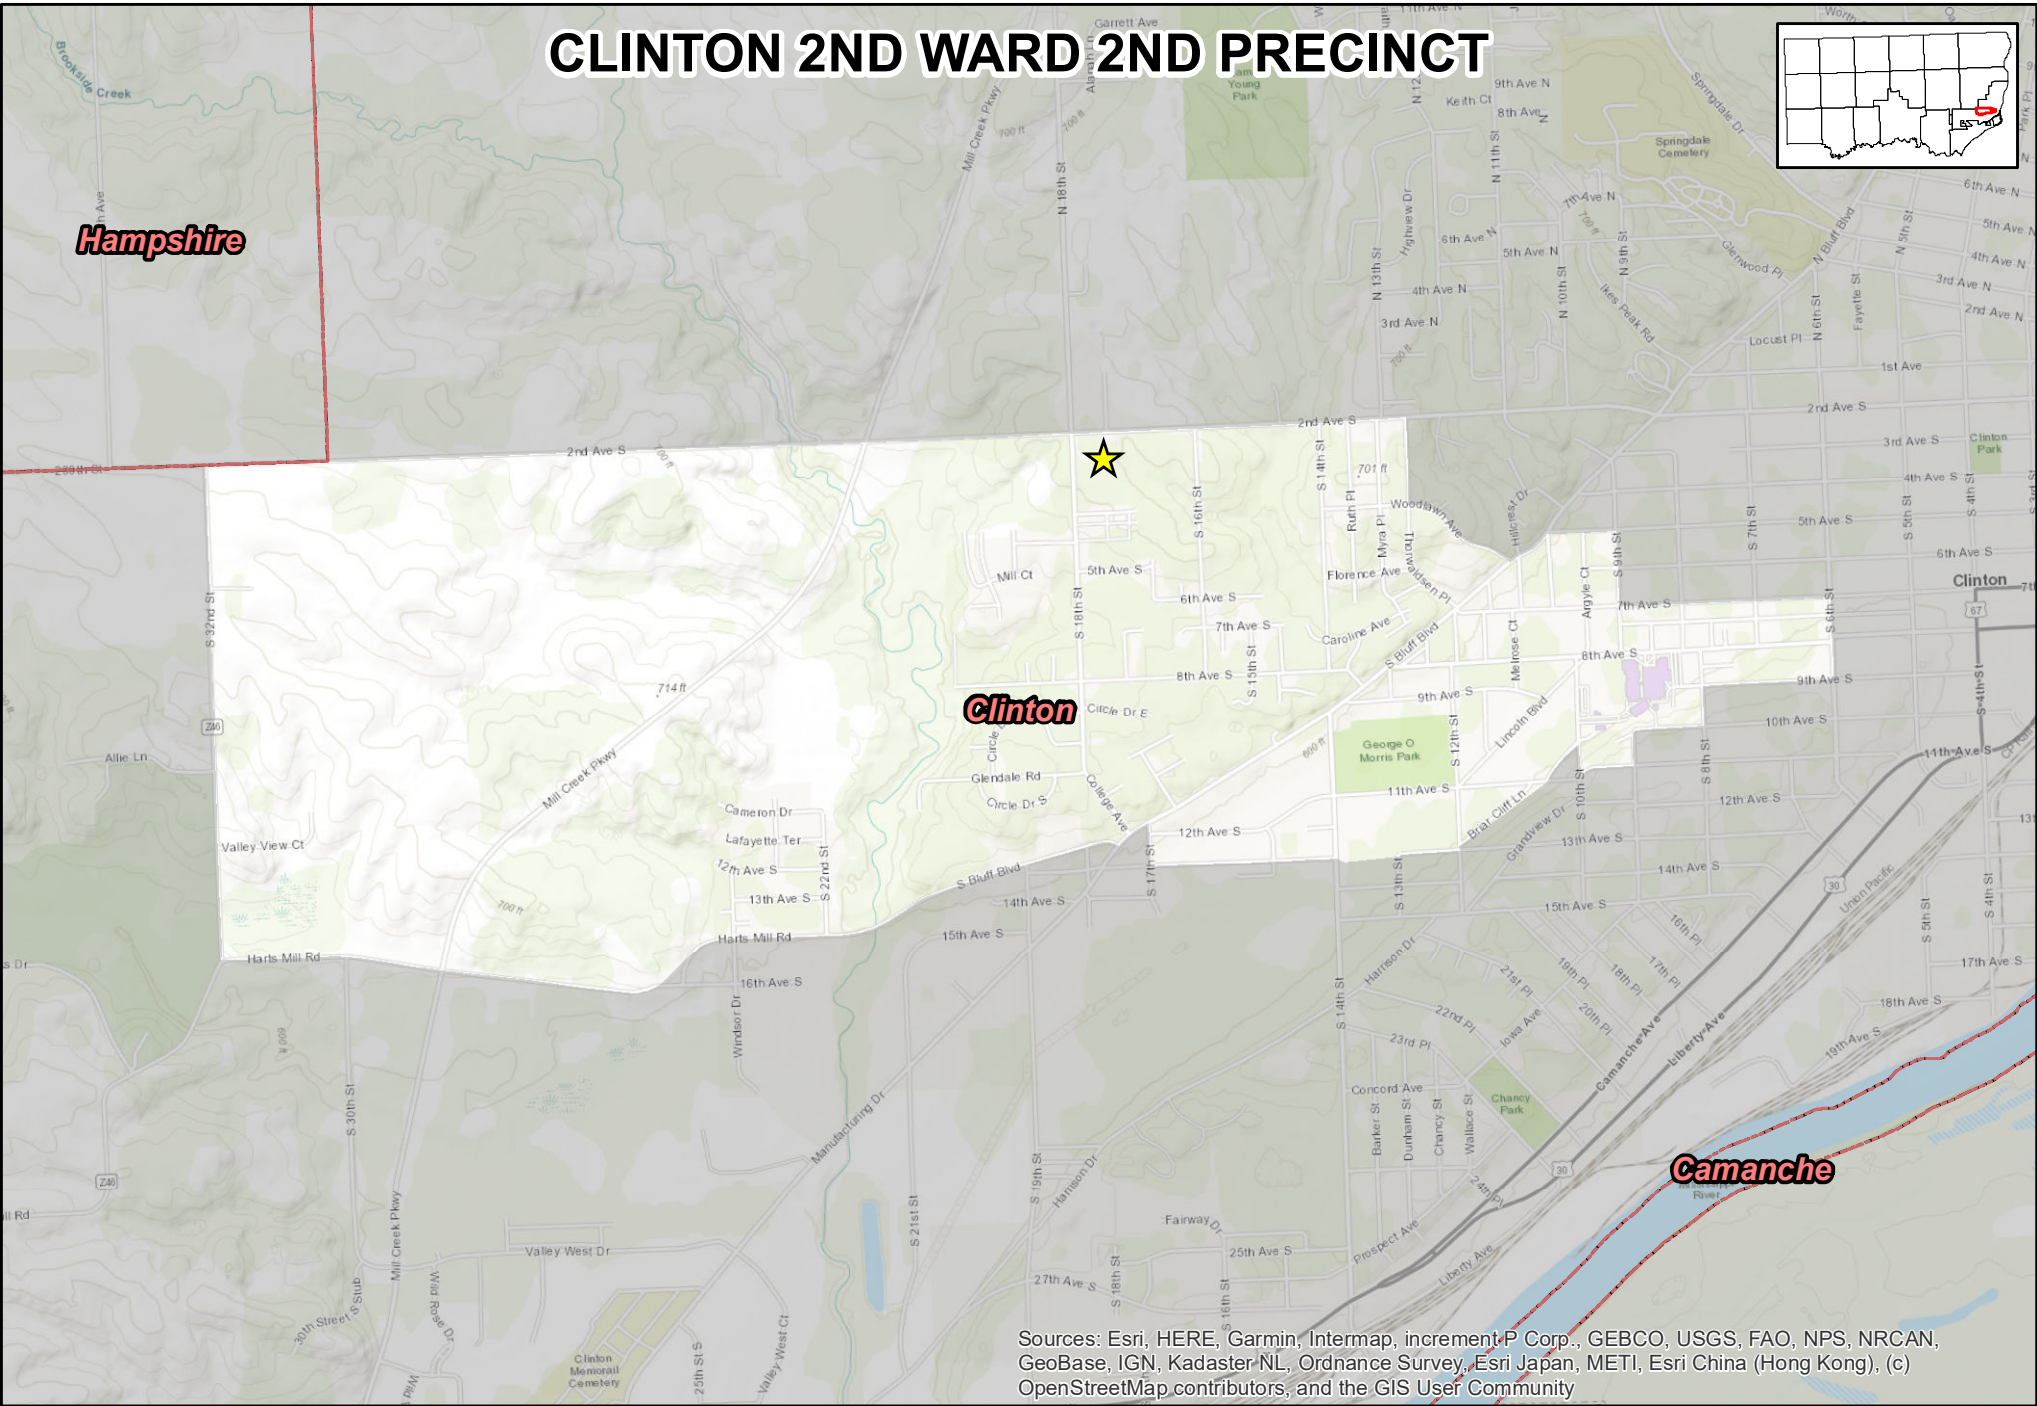

CLINTON 2ND WARD 2ND PRECINCT

Sources: Esri, HERE, Garmin, Intermap, increment P Corp., GEBCO, USGS, FAO, NPS, NRCAN, GeoBase, IGN, Kadaster NL, Ordnance Survey, Esri Japan, METI, Esri China (Hong Kong), (c) OpenStreetMap contributors, and the GIS User Community

Prepared by:
Clinton County Auditor's Office
GIS Division
1900 N 3rd Street
Clinton, IA 52733-2957
(563) 244-0568

Precinct Polling Location Address

1619 2nd Ave S, Clinton IA, 52732

1 inch = 0.4 miles

NOTE: Polling location may reside outside of precinct

- Polling Location
- Political Township
- Corporate Boundary

Date: 1/3/2020