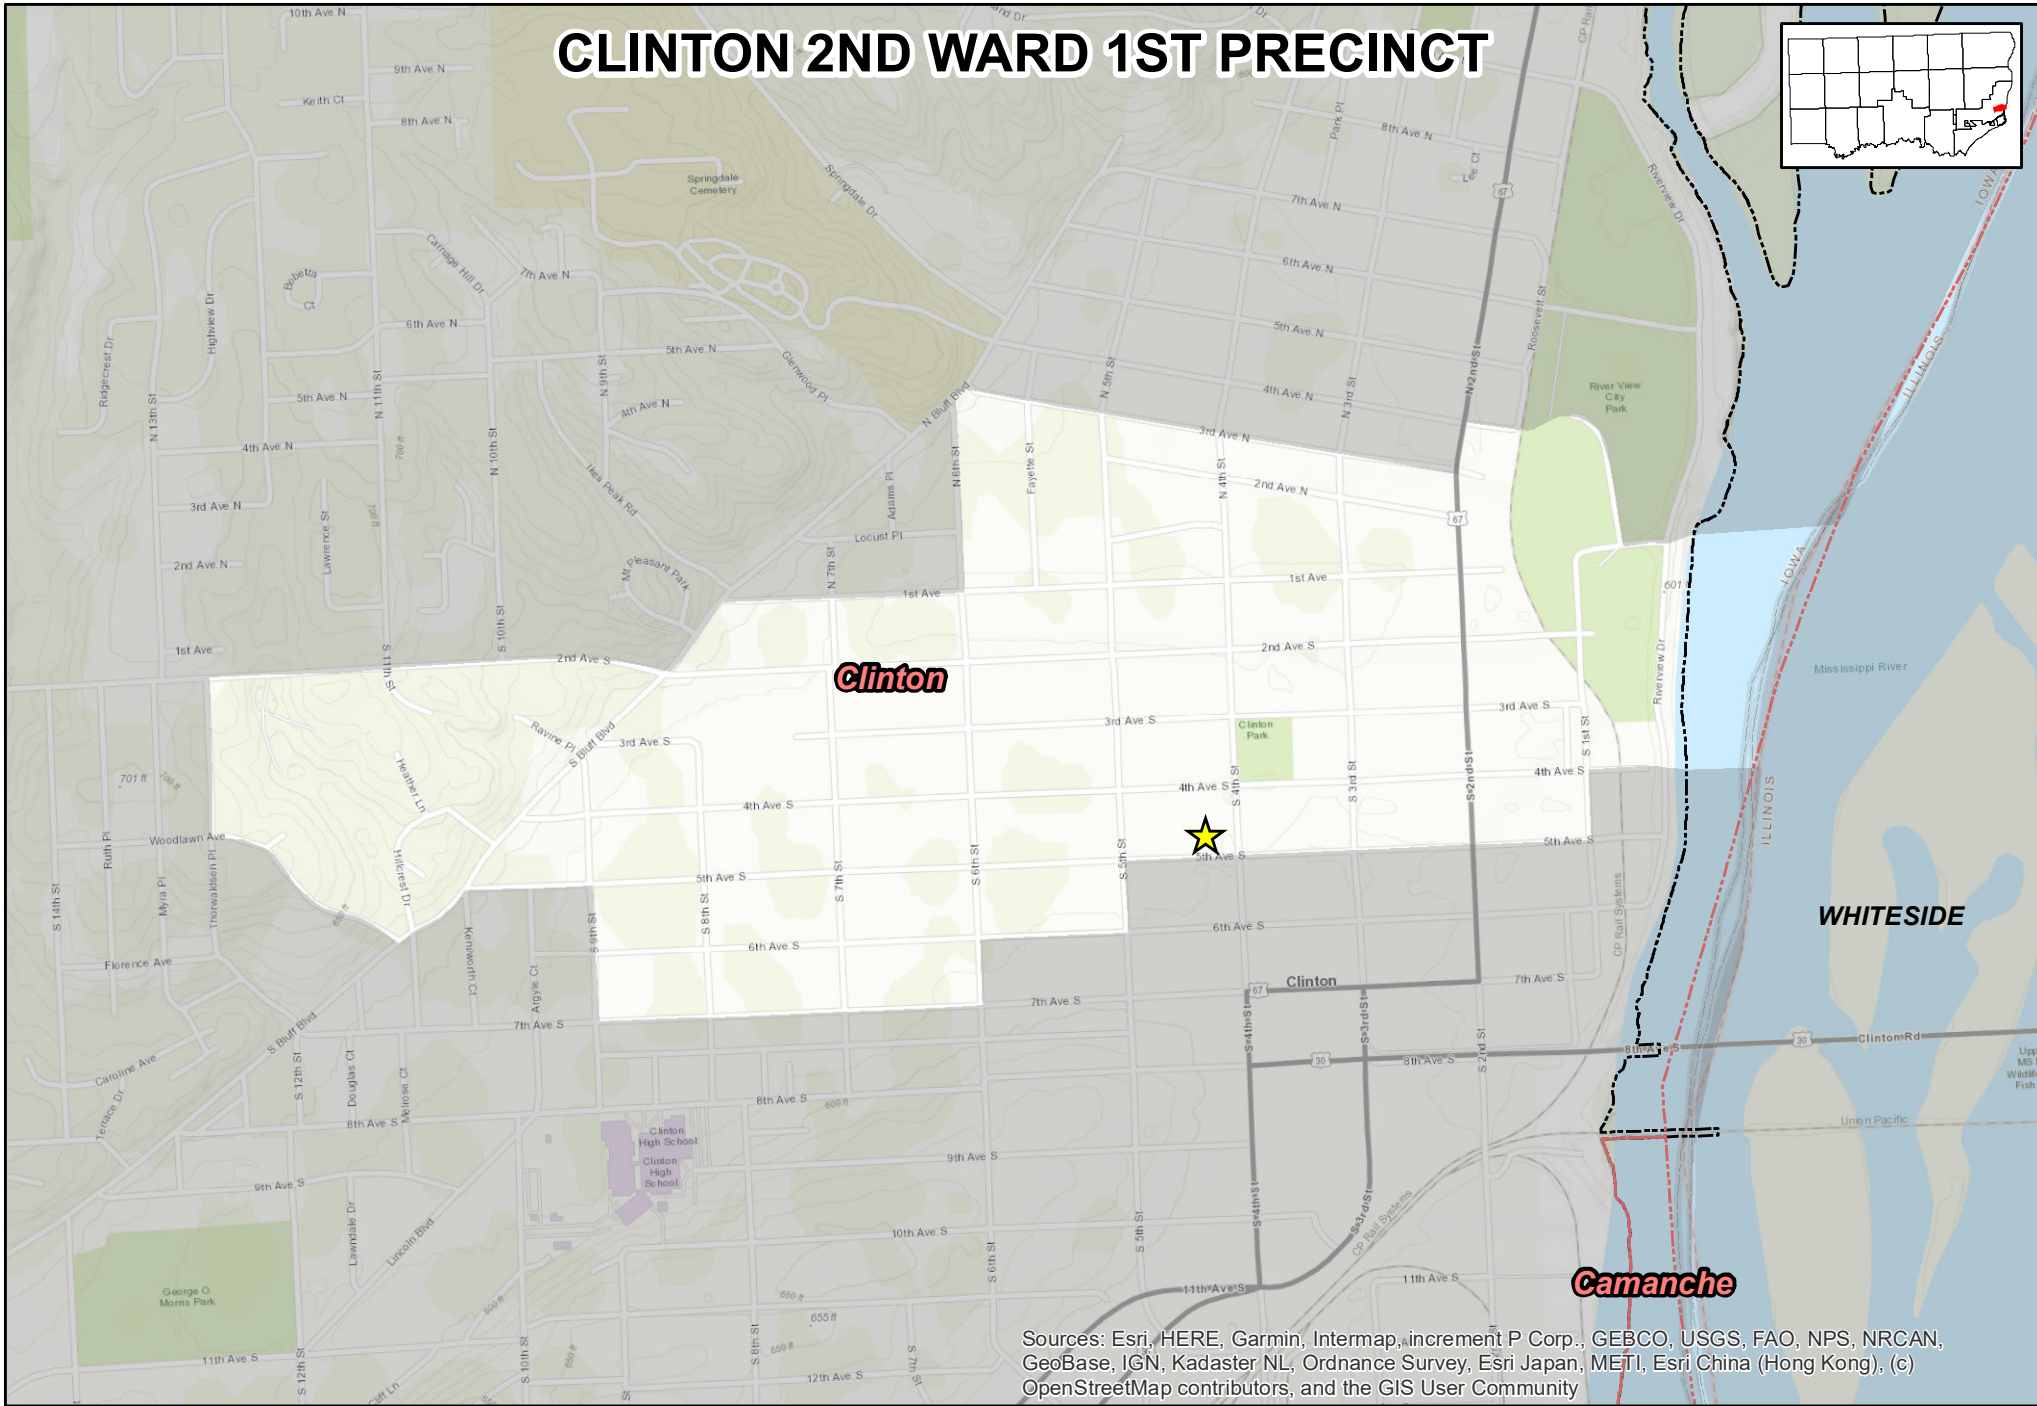

CLINTON 2ND WARD 1ST PRECINCT

Sources: Esri, HERE, Garmin, Intermap, increment P Corp., GEBCO, USGS, FAO, NPS, NRCAN, GeoBase, IGN, Kadaster NL, Ordnance Survey, Esri Japan, METI, Esri China (Hong Kong), (c) OpenStreetMap contributors, and the GIS User Community

Prepared by:
Clinton County Auditor's Office
GIS Division
1900 N 3rd Street
Clinton, IA 52733-2957
(563) 244-0568

Precinct Polling Location Address

405 5th Ave S, Clinton IA, 52732

1 inch = 0.2 miles
NOTE: Polling location may reside outside of precinct

- Polling Location
- Political Township
- Corporate Boundary

Date: 1/3/2020