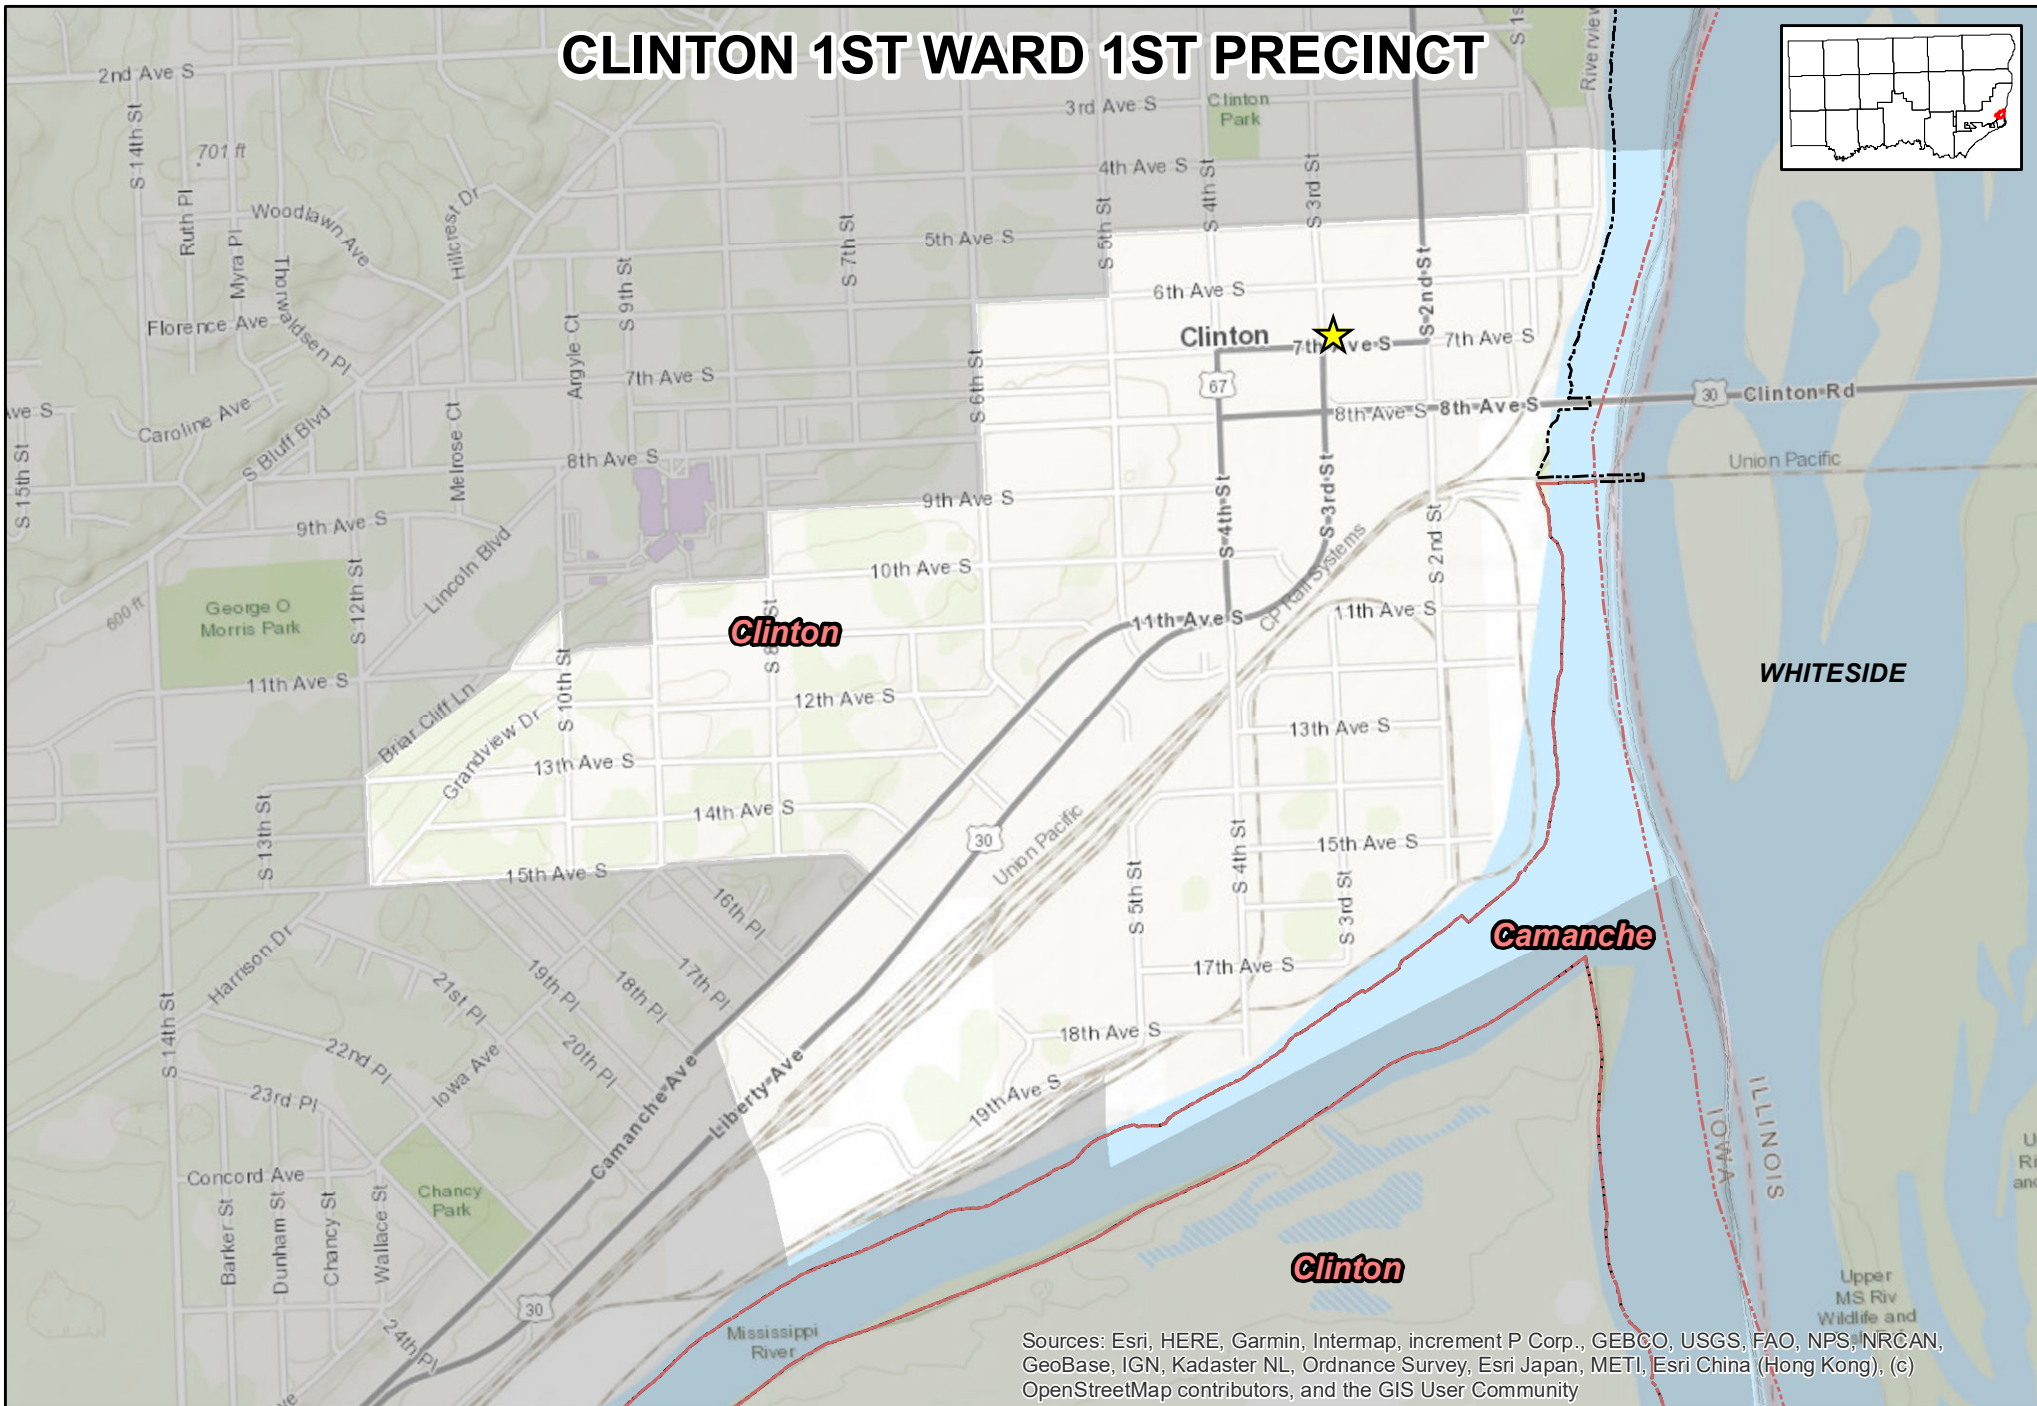

# CLINTON 1ST WARD 1ST PRECINCT

Sources: Esri, HERE, Garmin, Intermap, increment P Corp., GEBCO, USGS, FAO, NPS, NRCAN, GeoBase, IGN, Kadaster NL, Ordnance Survey, Esri Japan, METI, Esri China (Hong Kong), (c) OpenStreetMap contributors, and the GIS User Community

Prepared by:  
Clinton County Auditor's Office  
GIS Division  
1900 N 3rd Street  
Clinton, IA 52733-2957  
(563) 244-0568

## Precinct Polling Location Address

621 S 3rd St, Clinton, IA 52732

1 inch = 0.2 miles

NOTE: Polling location may reside outside of precinct

Polling Location

Political Township

Corporate Boundary

N