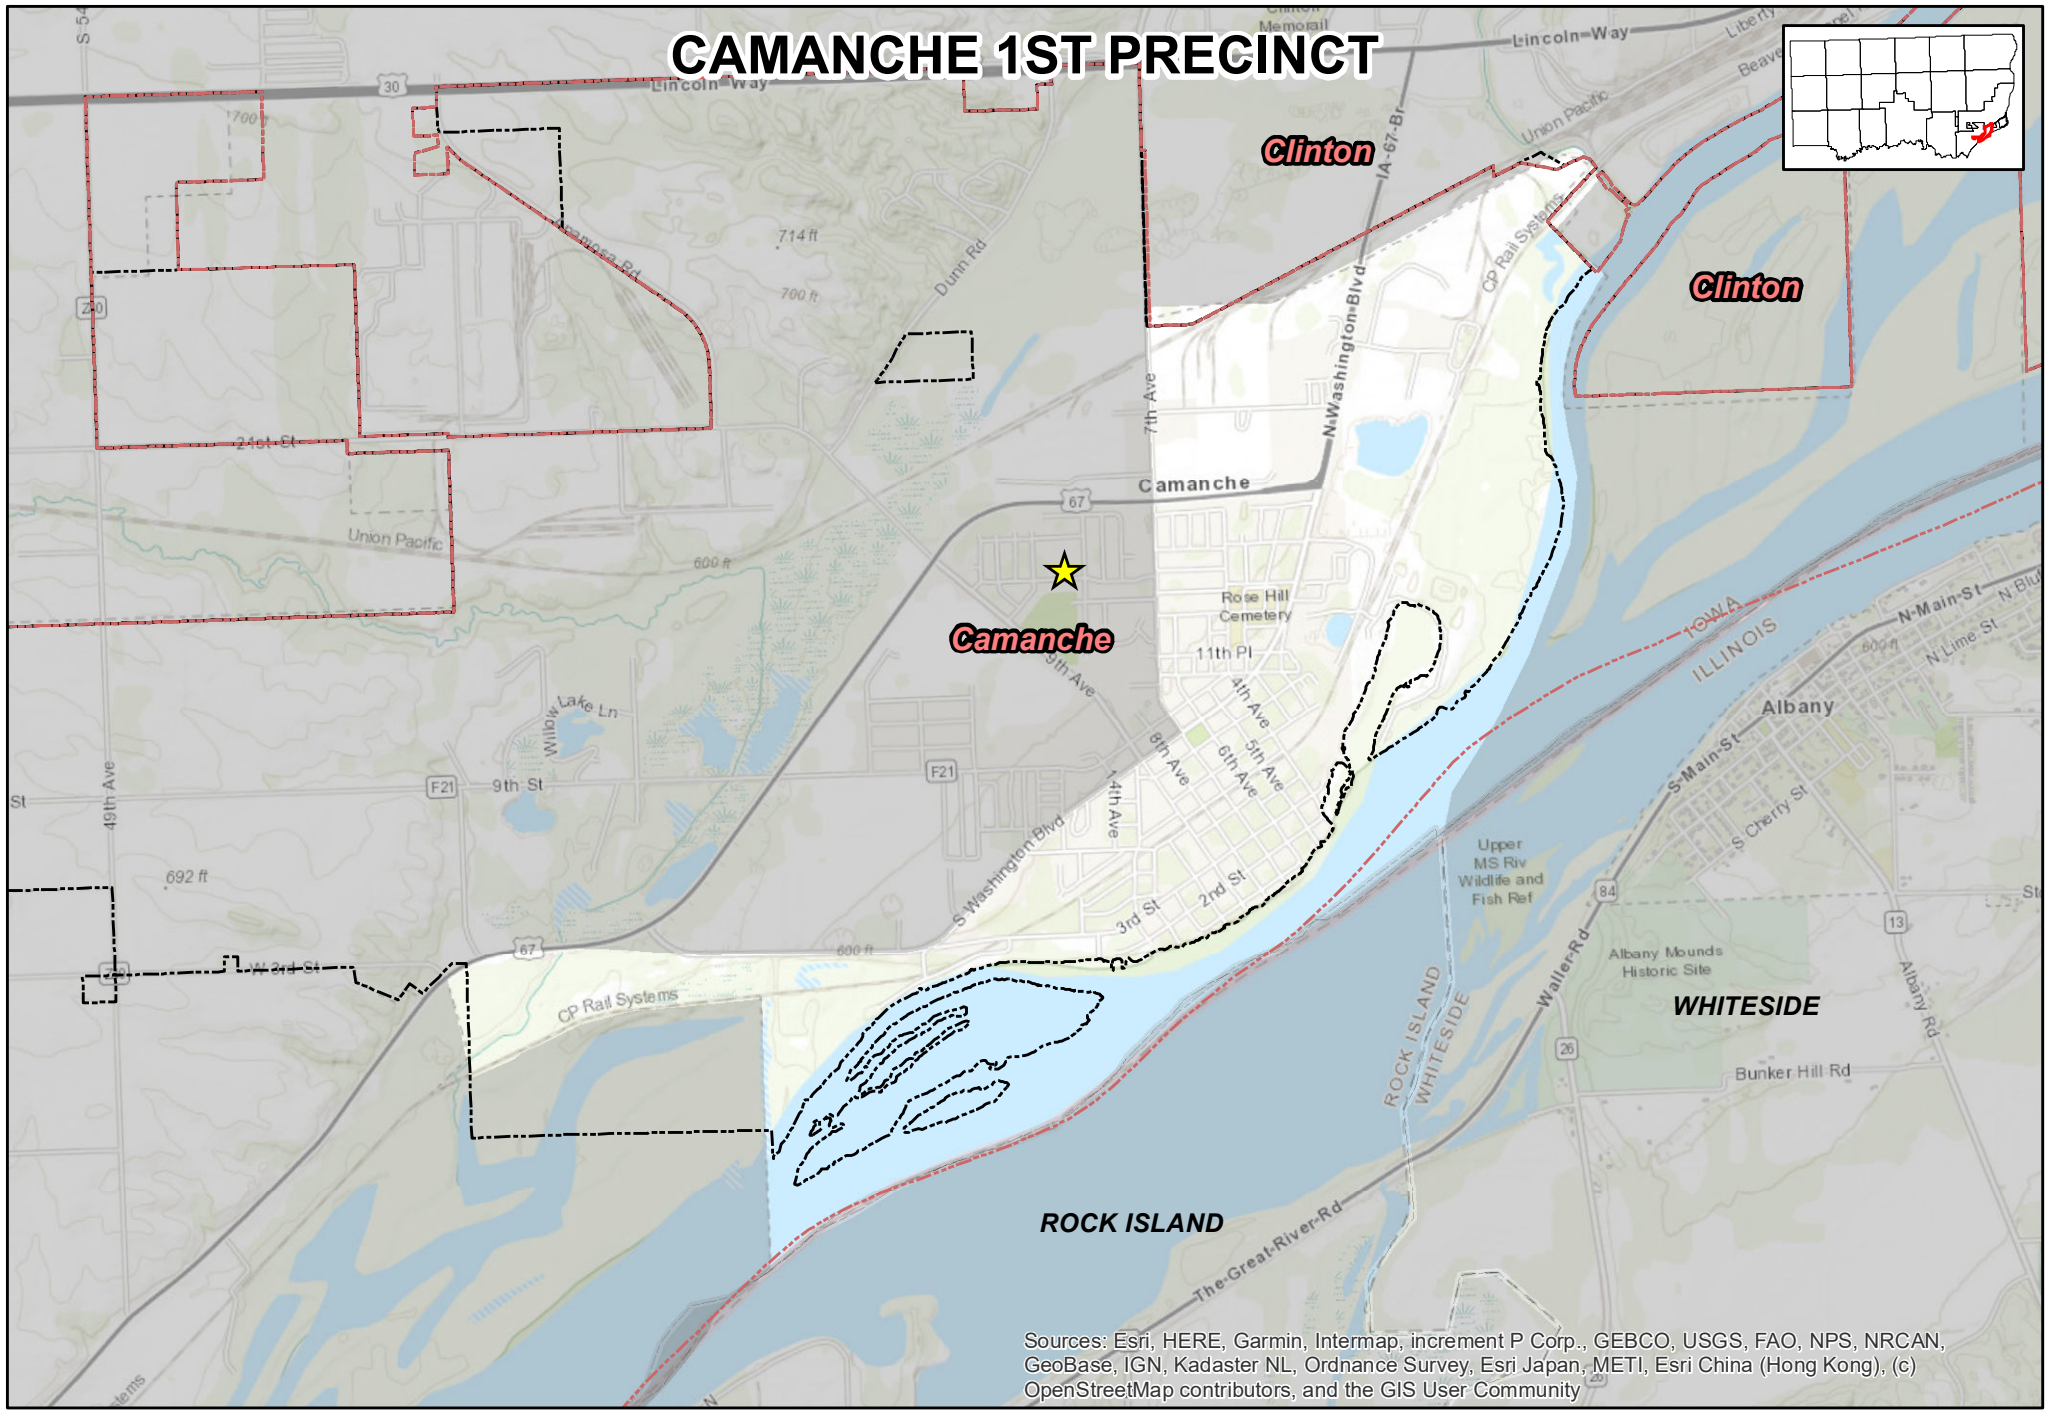

CAMANCHE 1ST-PRECINCT

Sources: Esri, HERE, Garmin, Intermap, increment P Corp., GEBCO, USGS, FAO, NPS, NRCAN, GeoBase, IGN, Kadaster NL, Ordnance Survey, Esri Japan, METI, Esri China (Hong Kong), (c) OpenStreetMap contributors, and the GIS User Community

 Prepared by:
 Clinton County Auditor's Office
 GIS Division
 1900 N 3rd Street
 Clinton, IA 52733-2957
 (563) 244-0568

Precinct Polling Location Address
 1032 Middle Rd, Camanche, IA 52730

1 inch = 0.5 miles
 NOTE: Polling location may reside outside of precinct

-  Polling Location
-  Political Township
-  Corporate Boundary