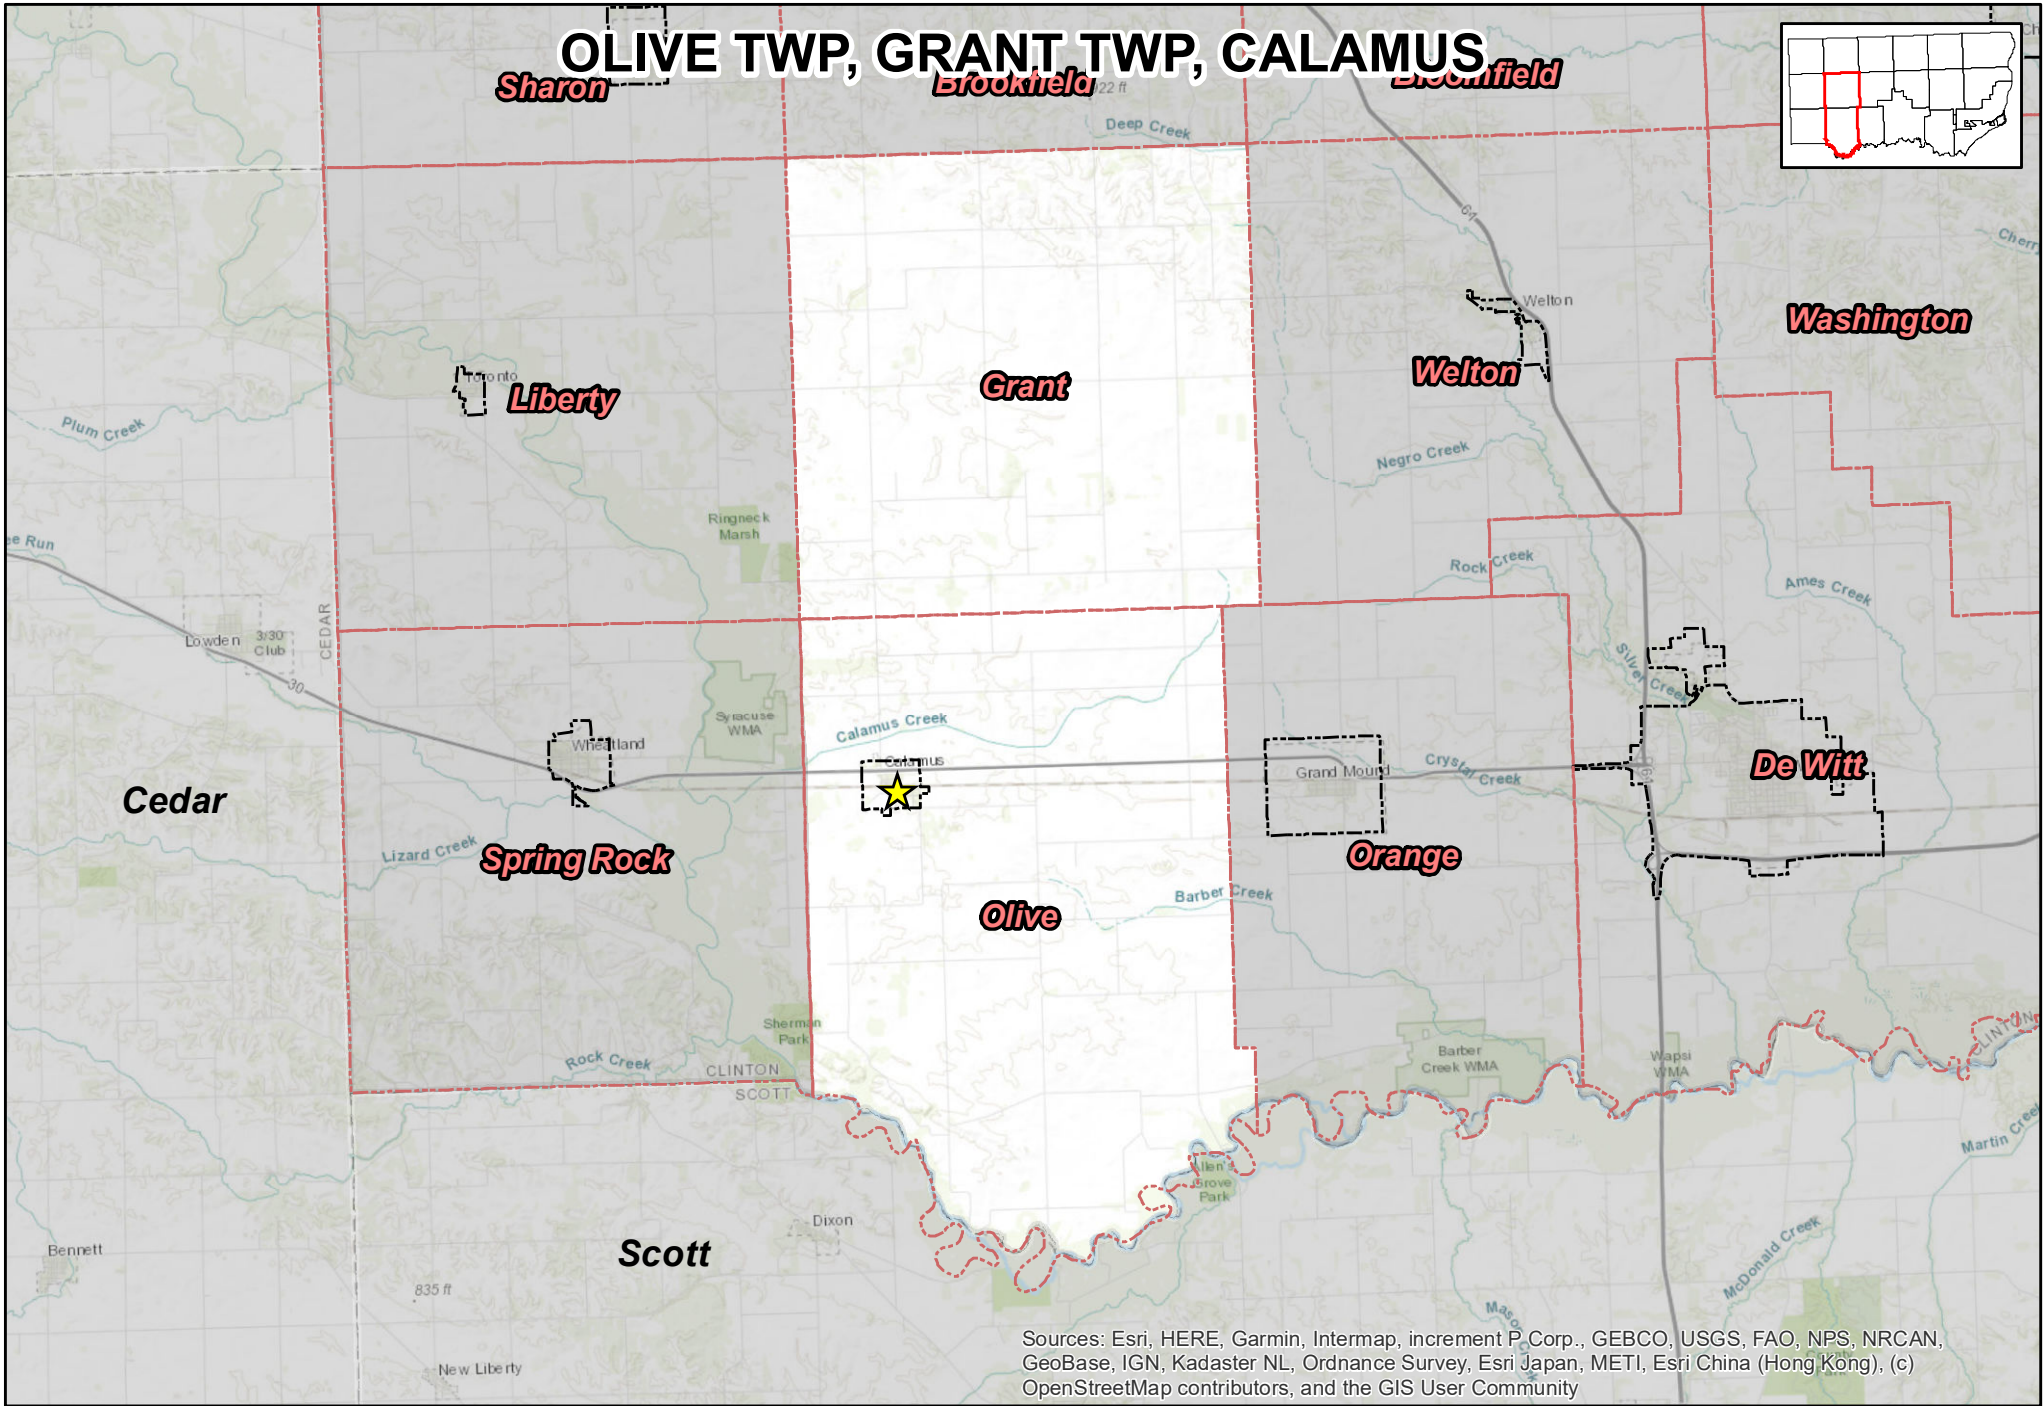

OLIVE TWP, GRANT TWP, CALAMUS

Sources: Esri, HERE, Garmin, Intermap, increment P Corp., GEBCO, USGS, FAO, NPS, NRCAN, GeoBase, IGN, Kadaster NL, Ordnance Survey, Esri Japan, METI, Esri China (Hong Kong), (c) OpenStreetMap contributors, and the GIS User Community

Prepared by:
Clinton County Auditor's Office
GIS Division
1900 N 3rd Street
Clinton, IA 52733-2957
(563) 244-0568

Precinct Polling Location Address

201 Main St, Calamus IA, 52729

1 inch = 3 miles
NOTE: Polling location may reside outside of precinct

-  Polling Location
-  Political Township
-  Corporate Boundary