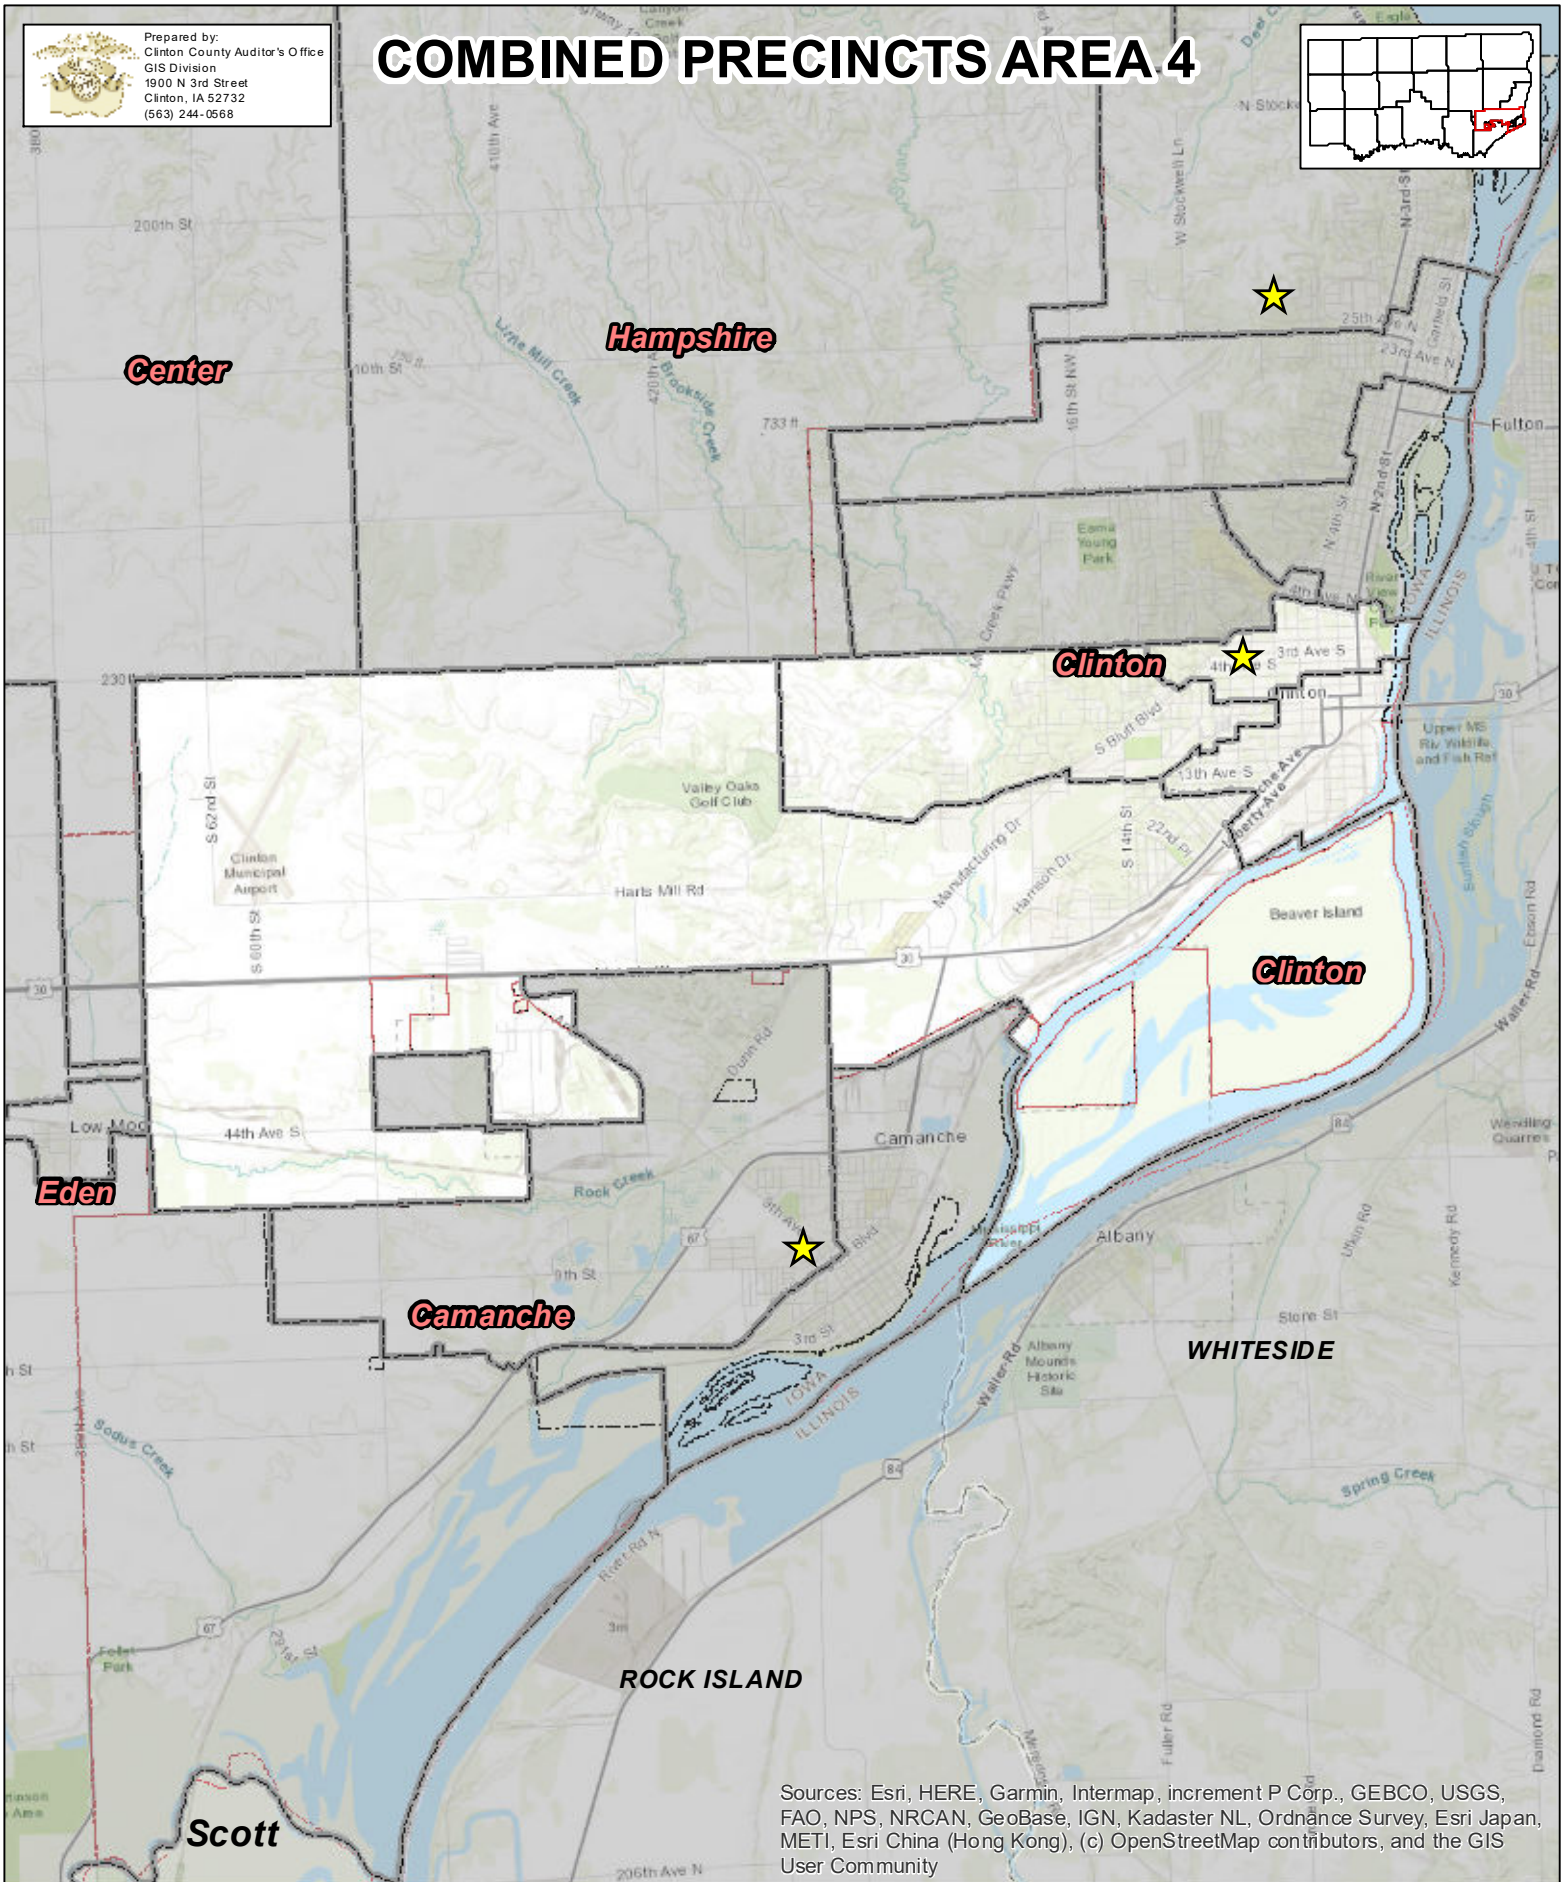

Prepared by:  
Clinton County Auditor's Office  
GIS Division  
1900 N 3rd Street  
Clinton, IA 52732  
(563) 244-0568

# COMBINED PRECINCTS AREA 4

Sources: Esri, HERE, Garmin, Intermap, increment P Corp., GEBCO, USGS, FAO, NPS, NRCAN, GeoBase, IGN, Kadaster NL, Ordnance Survey, Esri Japan, METI, Esri China (Hong Kong), (c) OpenStreetMap contributors, and the GIS User Community

**Combined 2020 Primary Precincts Include:**  
CLINTON 1ST WARD 1ST PRECINCT  
CLINTON 1ST WARD 2ND PRECINCT  
CLINTON 2ND WARD 1ST PRECINCT  
CLINTON 2ND WARD 2ND PRECINCT

### Combined Precincts Polling Location Address

Jefferson Elementary School  
720 4th Ave S, Clinton, IA 52732

NOTE: Polling location may reside outside of precinct

Polling Location

Political Township

Corporate Boundary