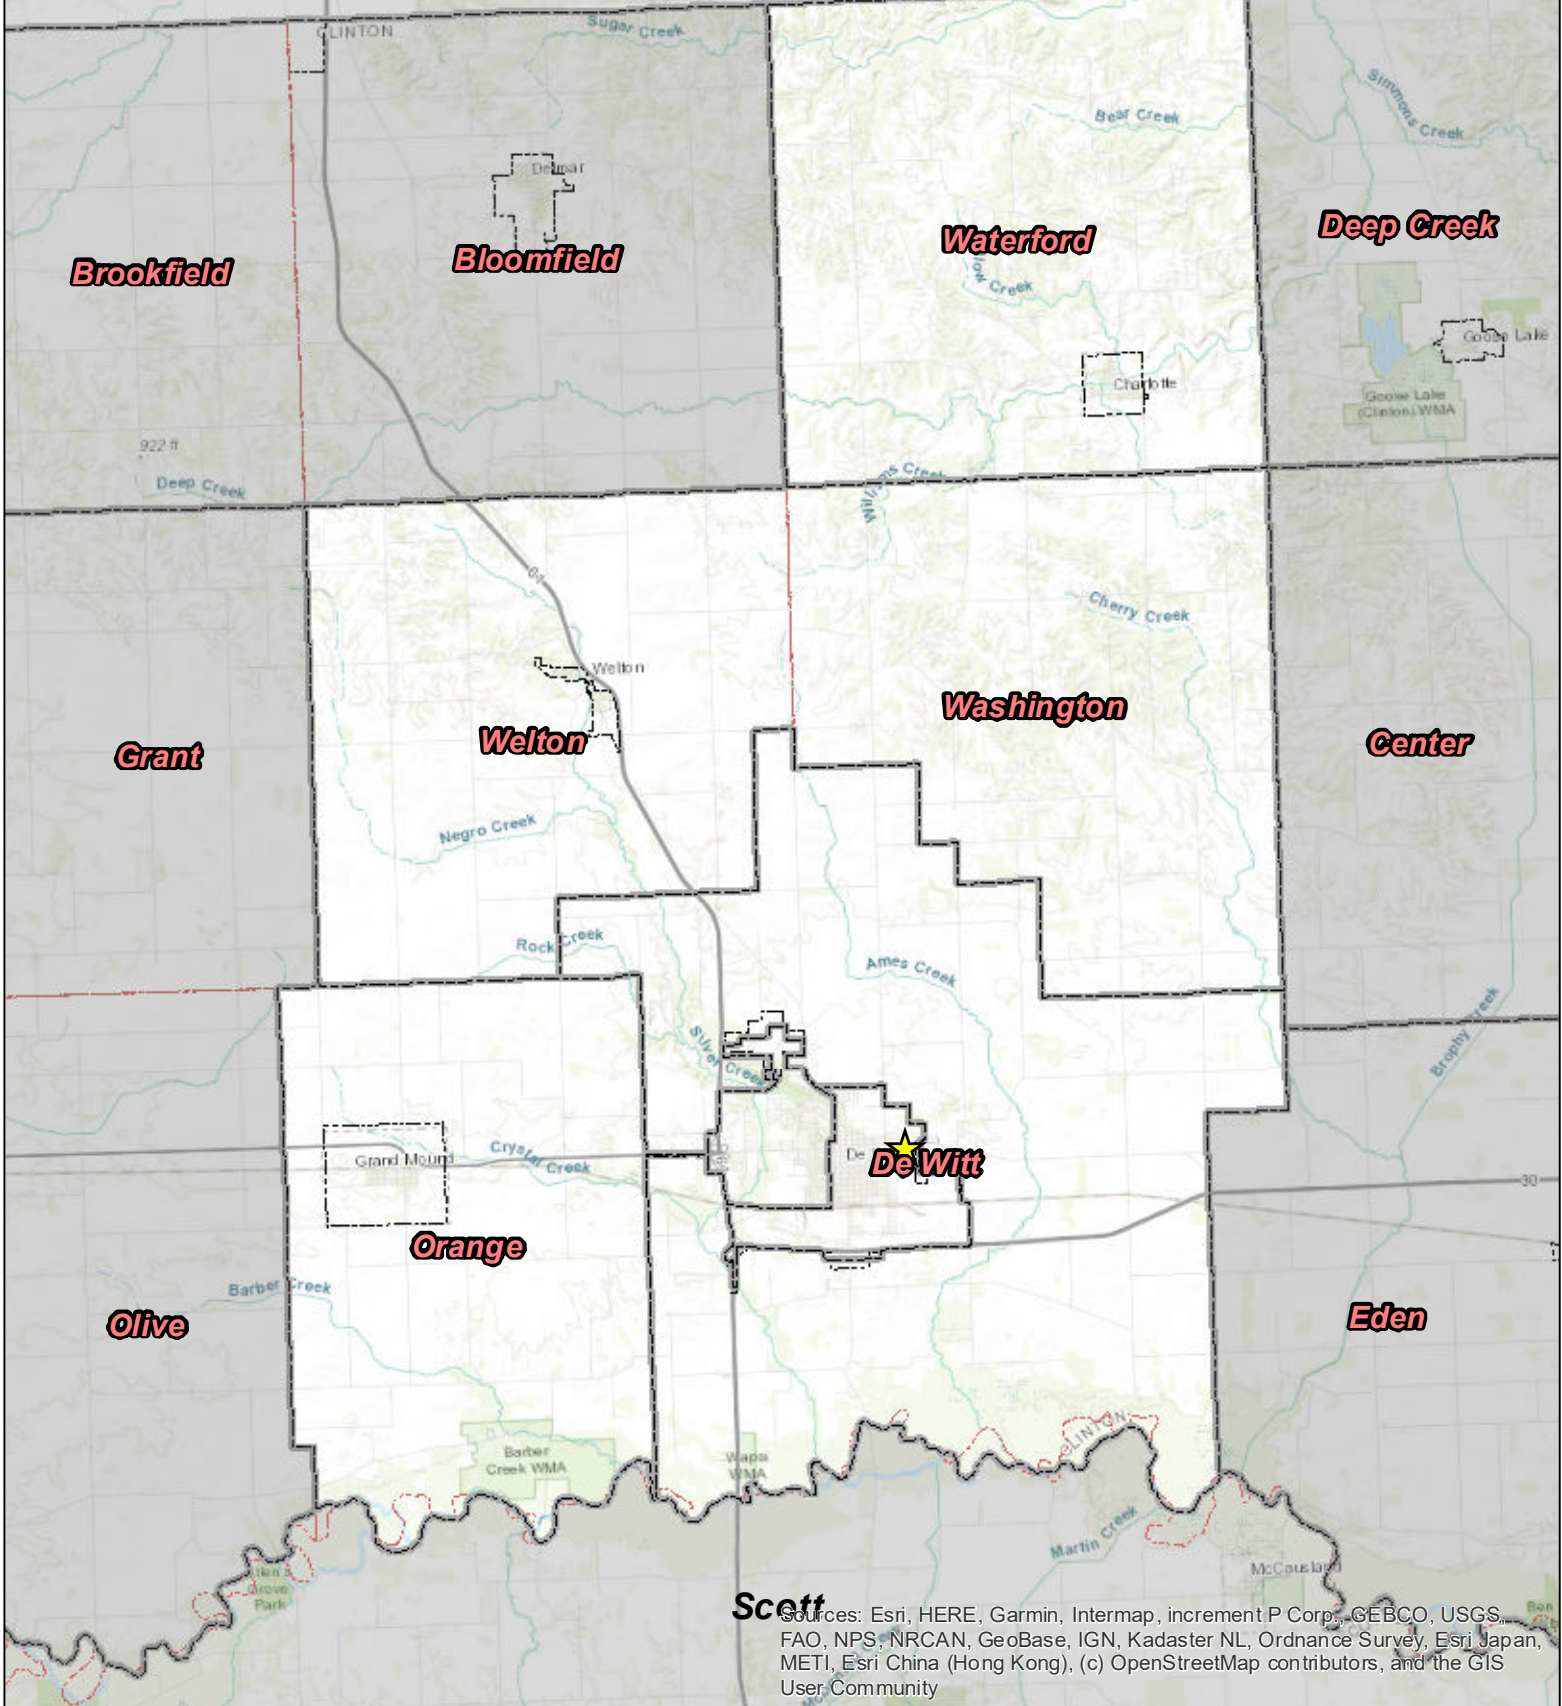

Prepared by:
Clinton County Auditor's Office
GIS Division
1900 N 3rd Street
Clinton, IA 52733-2957
(563) 244-0568

COMBINED PRECINCTS AREA 2

Jackson

Sources: Esri, HERE, Garmin, Intermap, increment P Corp., GEBCO, USGS, FAO, NPS, NRCAN, GeoBase, IGN, Kadaster NL, Ordnance Survey, Esri Japan, METI, Esri China (Hong Kong), (c) OpenStreetMap contributors, and the GIS User Community

Combined 2020 Primary Precincts Include:
WATERFORD TWP, CHARLOTTE
WELTON TWP, WASHINGTON TWP, WELTON
ORANGE TWP, GRAND MOUND
DEWITT 1ST WAR D
DEWITT 2ND WAR D
DEWITT TWP

Combined Precincts Polling Location Address

Central DeWitt High School
519 E 11th St, DeWitt, IA 52742

NOTE: Polling location may reside outside of precinct

-  Polling Location
-  Political Township
-  Corporate Boundary

Date: 4/6/2020