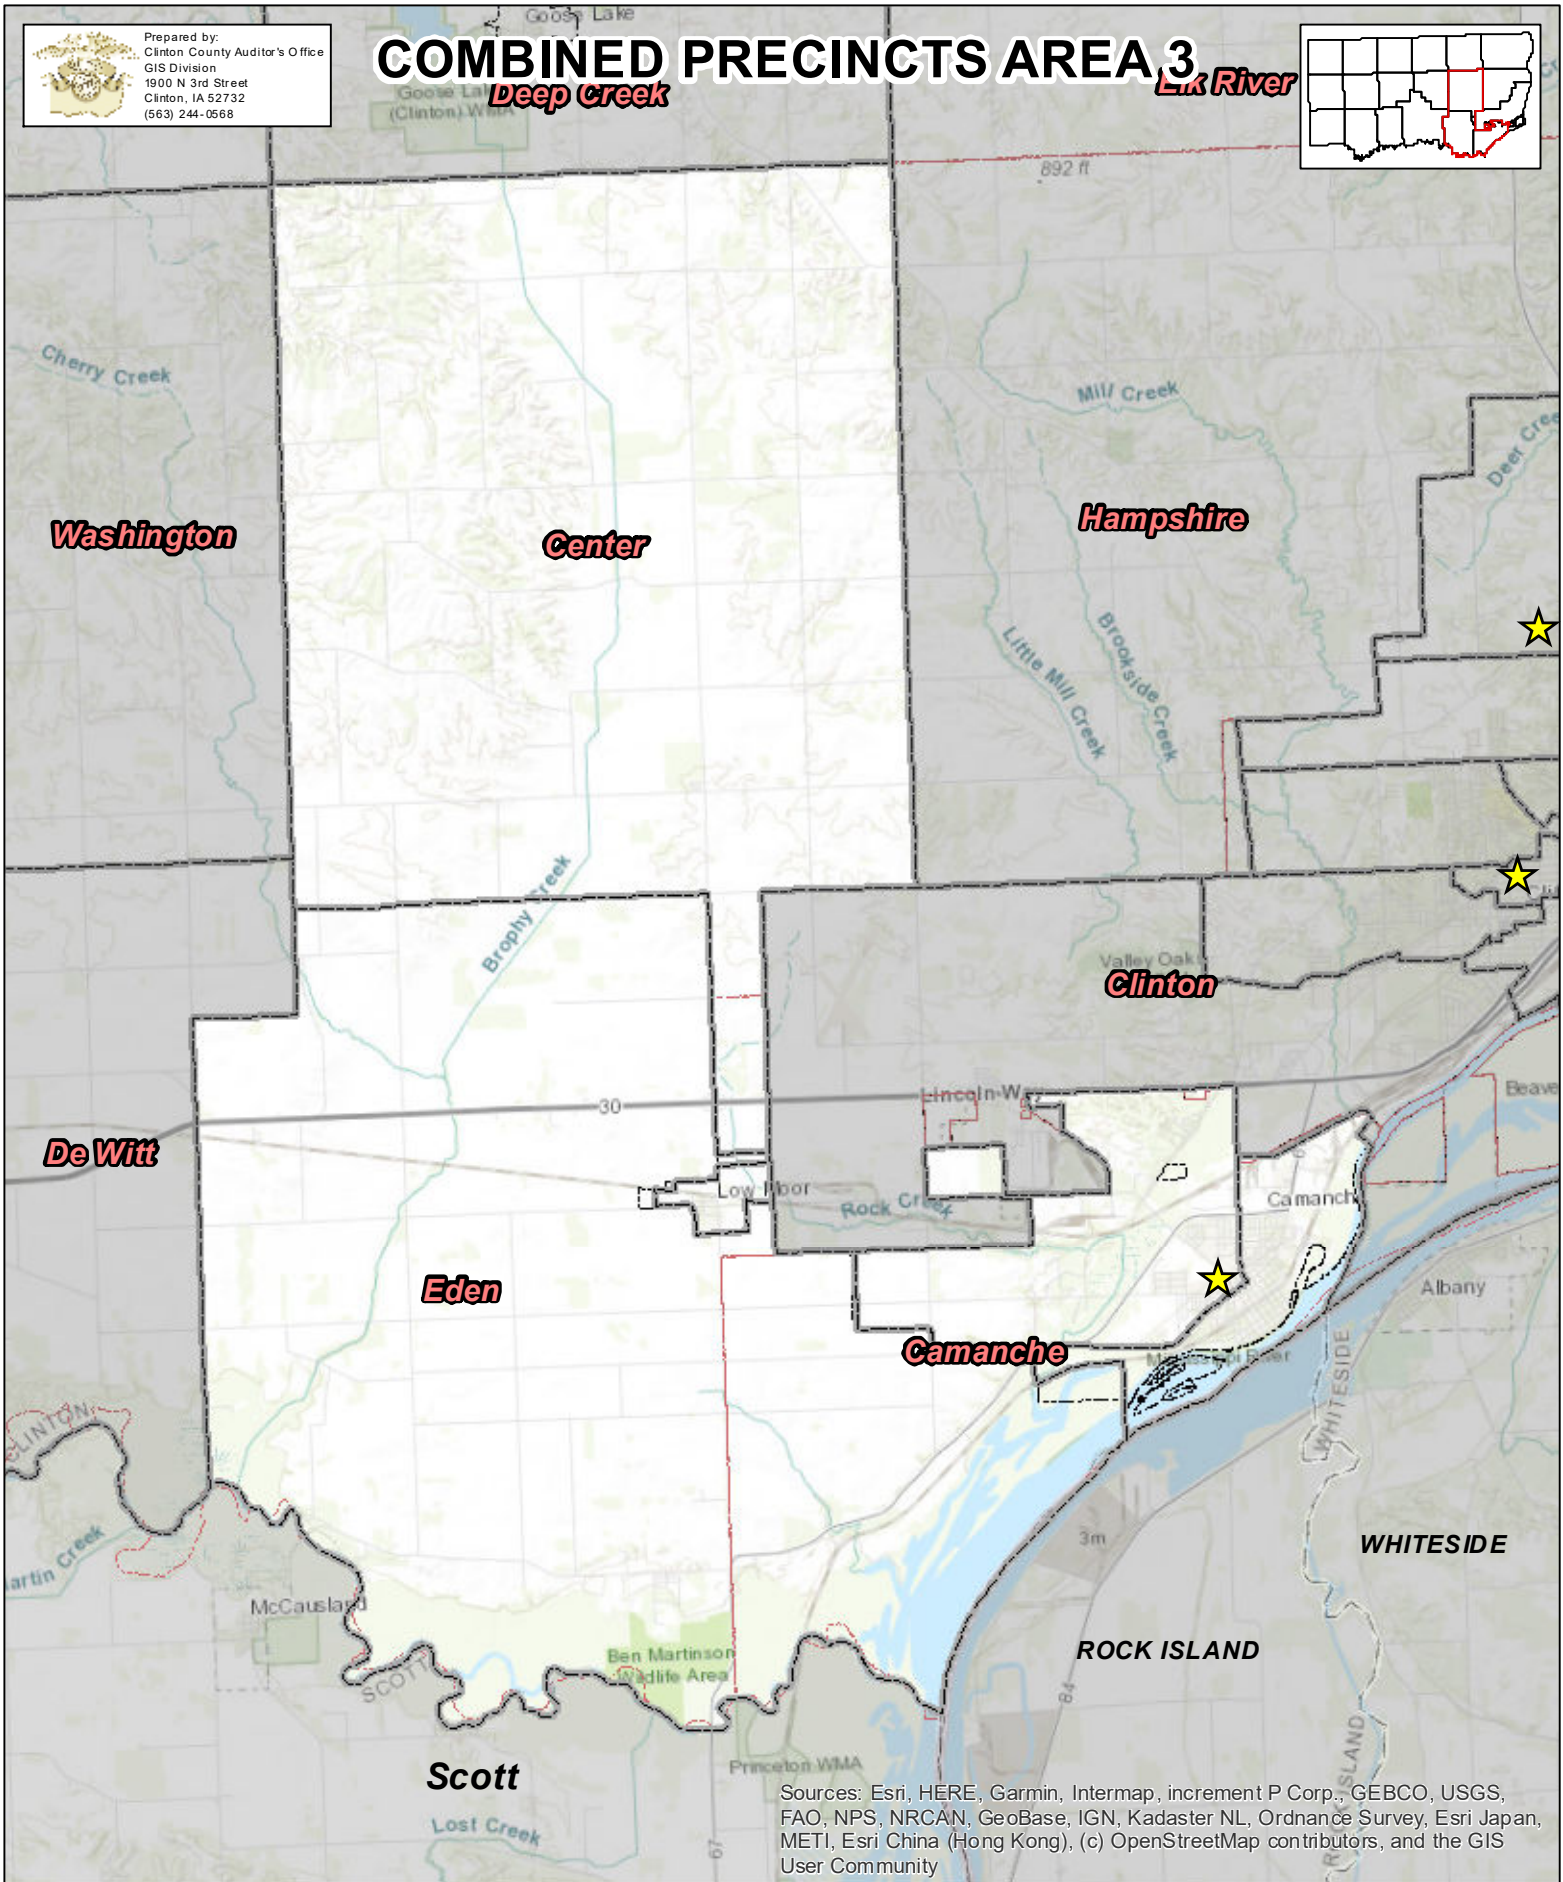

Prepared by:
Clinton County Auditor's Office
GIS Division
1900 N 3rd Street
Clinton, IA 52732
(563) 244-0568

COMBINED PRECINCTS AREA 3

Sources: Esri, HERE, Garmin, Intermap, increment P Corp., GEBCO, USGS, FAO, NPS, NRCAN, GeoBase, IGN, Kadaster NL, Ordnance Survey, Esri Japan, METI, Esri China (Hong Kong), (c) OpenStreetMap contributors, and the GIS User Community

Combined 2020 Primary Precincts Include:
CENTER TWP
EDEN TWP, CAMANCHE TWP
LOW MOOR
CAMANCHE 1ST PRECINCT
CAMANCHE 2ND PRECINCT

Combined Precincts Polling Location Address

Camanche High School
937 9th St, Camanche, IA 52730

NOTE: Polling location may reside outside of precinct

Polling Location

Political Township

Corporate Boundary

Date: 4/6/2020