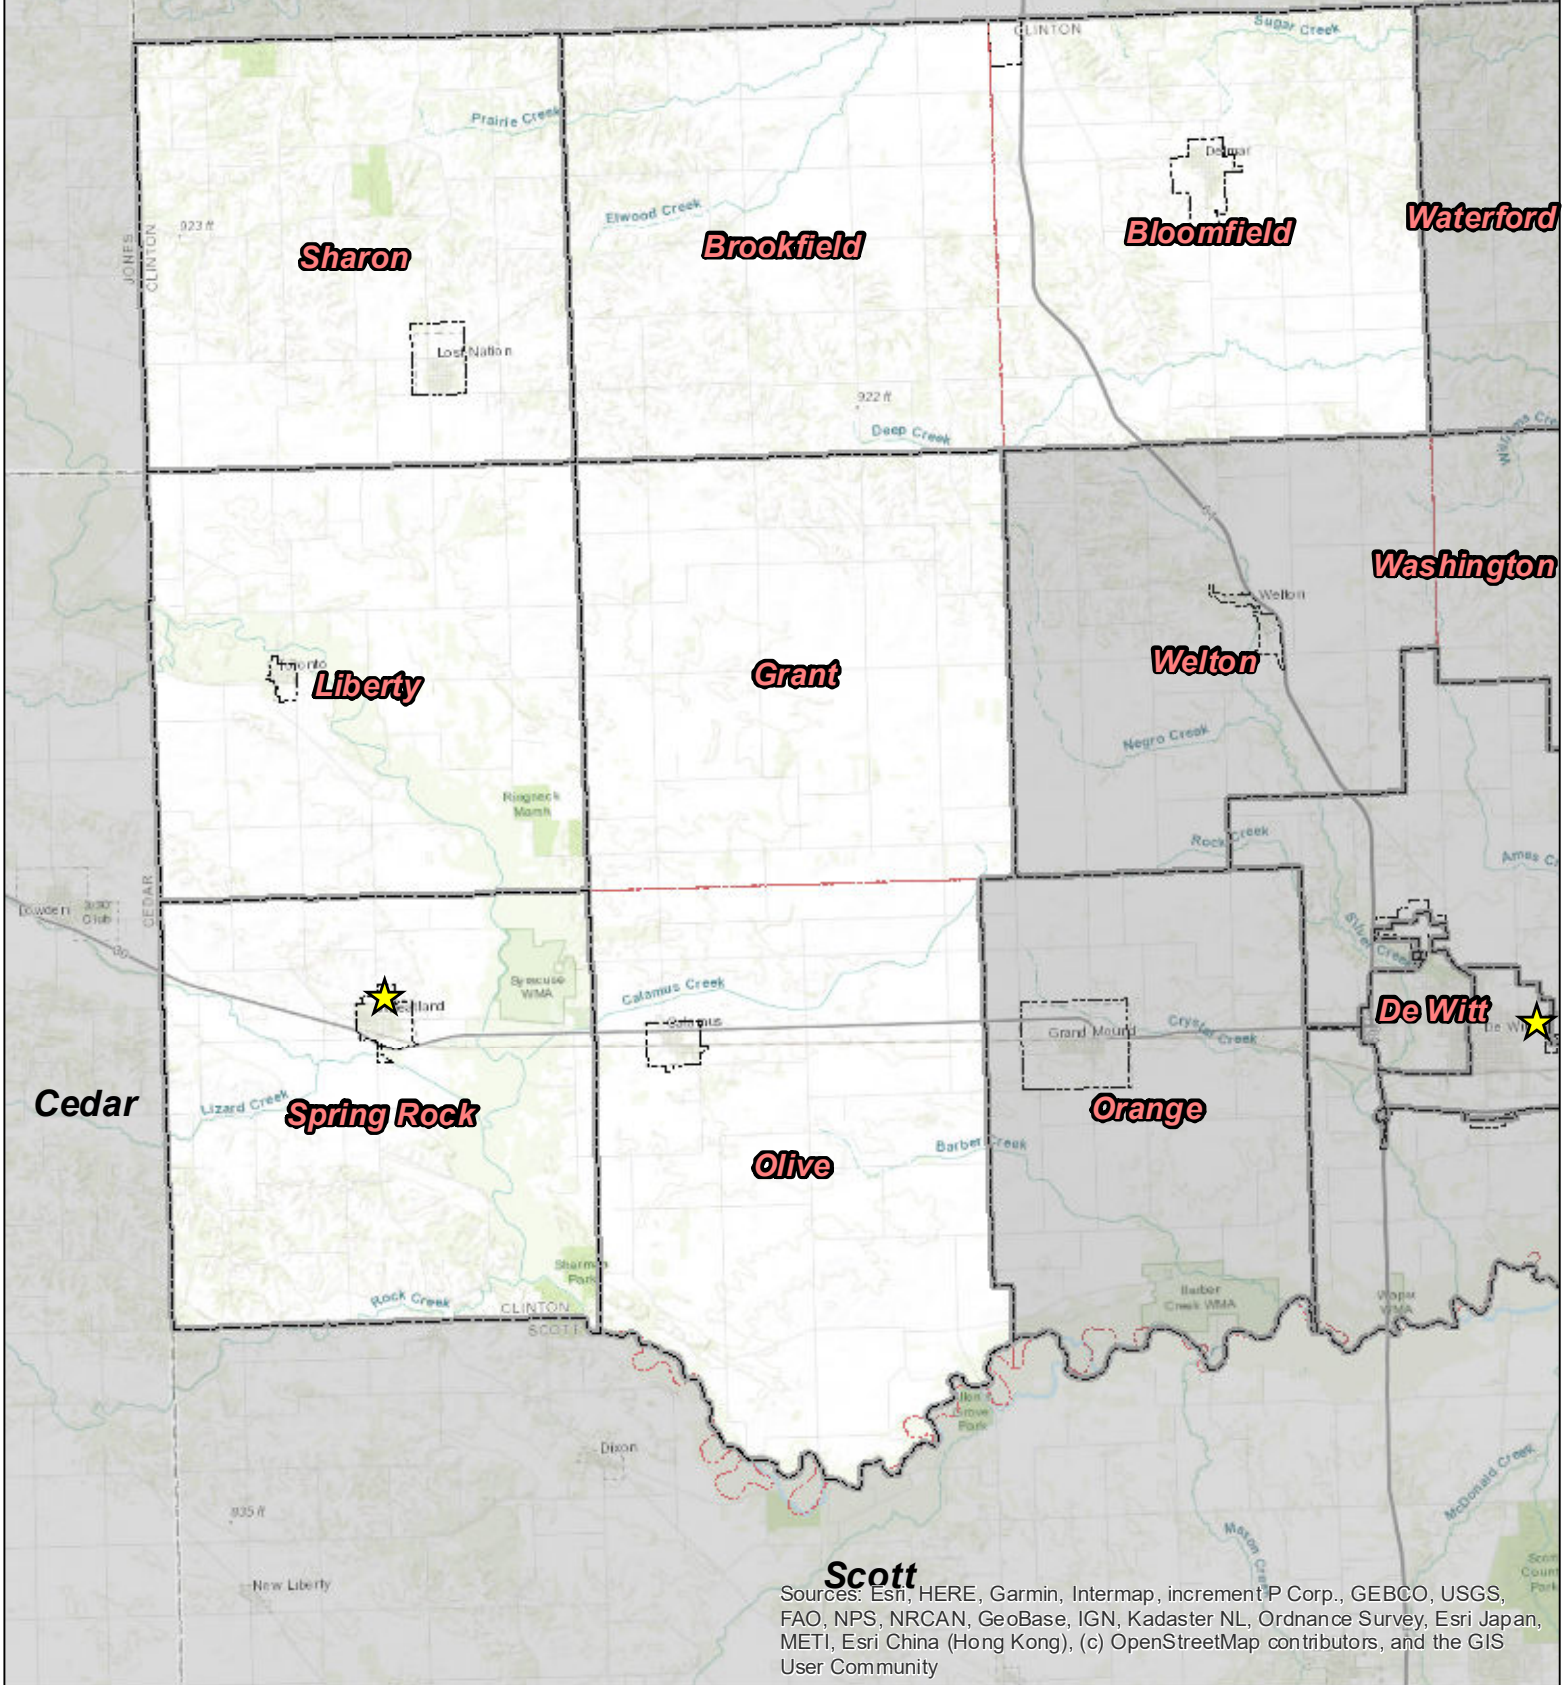

Prepared by:  
Clinton County Auditor's Office  
GIS Division  
1900 N 3rd Street  
Clinton, IA 52732  
(563) 244-0568

# COMBINED PRECINCTS AREA 1

Jackson

Sources: Esri, HERE, Garmin, Intermap, increment P Corp., GEBCO, USGS, FAO, NPS, NRCAN, GeoBase, IGN, Kadaster NL, Ordnance Survey, Esri Japan, METI, Esri China (Hong Kong), (c) OpenStreetMap contributors, and the GIS User Community

**Combined 2020 Primary Precincts Include:**  
BLOOMFIELD TWP, BROOKFIELD TWP, DELMAR  
LIBERTY TWP, TORONTO  
OLIVE TWP, GRANT TWP, CALAMUS  
SHARON TWP, LOST NATION  
SPRING ROCK TWP, WHEATLAND

**Combined Precincts Polling Location Address**

CalWheat High School  
110 E Park Rd, Wheatland, IA 52777

NOTE: Polling location may reside outside of precinct

- Polling Location
- Political Township
- Corporate Boundary

Date: 4/6/2020